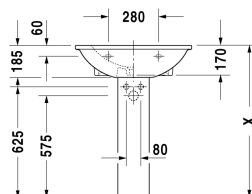

Washbasin # 2621650000 / 2621650030

| < 650 mm > |

Washbasin	Dimension	Weight	Order number
with overflow, with tap platform, underneath glazed, 650 mm			
Colors			
00 White Alpin			
Variant			
p	650 x 550 mm	19.000 kg	2621650000
p p p	650 x 550 mm	19.000 kg	2621650030
Sanitary ceramics with the special WonderGliss surface finish will remain clean and attractive-looking for a long time to come. When ordering WonderGliss please add a "1" as eleventh digit to the model number.			
Suitable products			
Pedestal for # 262165, 262160, 262155, 175 x 220 mm	175 x 220 mm		085824
Semi pedestal for # 262165, 262160, 262155, 180 x 300 mm	180 x 300 mm		085825

All drawings contain the necessary measurements which are subject to standard tolerances. Exact measurements, in particular for customised installation scenarios, can only be taken from the finished ceramic piece.