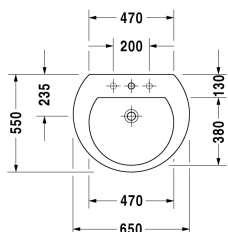

Washbasin # 2621650000 / 2621650030

| < 650 mm > |

Washbasin	Dimension	Weight	Order number
with overflow, with tap platform, underneath glazed, 650 mm			
Colors			
00 White Alpin			
Variant			
p	650 x 550 mm	19.000 kg	2621650000
p p p	650 x 550 mm	19.000 kg	2621650030
Sanitary ceramics with the special WonderGliss surface finish will remain clean and attractive-looking for a long time to come. When ordering WonderGliss please add a "1" as eleventh digit to the model number.			
Suitable products			
Pedestal for # 262165, 262160, 262155, 175 x 220 mm	175 x 220 mm		085824
Semi pedestal for # 262165, 262160, 262155, 180 x 300 mm	180 x 300 mm		085825

All drawings contain the necessary measurements which are subject to standard tolerances. Exact measurements, in particular for customised installation scenarios, can only be taken from the finished ceramic piece.