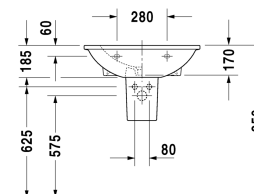

Washbasin # 2621650000 / 2621650030

| < 650 mm > |

Washbasin	Dimension	Weight	Order number
with overflow, with tap platform, underneath glazed, 650 mm			
Colors			
00 White Alpin			
Variant			
p	650 x 550 mm	19.000 kg	2621650000
p p p	650 x 550 mm	19.000 kg	2621650030
Sanitary ceramics with the special WonderGliss surface finish will remain clean and attractive-looking for a long time to come. When ordering WonderGliss please add a "1" as eleventh digit to the model number.			
Suitable products			
Pedestal for # 262165, 262160, 262155, 175 x 220 mm	175 x 220 mm		085824
Semi pedestal for # 262165, 262160, 262155, 180 x 300 mm	180 x 300 mm		085825

All drawings contain the necessary measurements which are subject to standard tolerances. Exact measurements, in particular for customised installation scenarios, can only be taken from the finished ceramic piece.