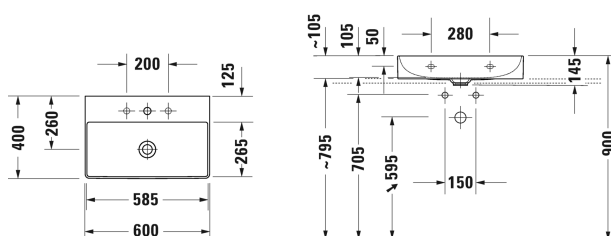

Washbasin, furniture washbasin Compact ground # 2356600071
/ 2356600073 / 2356600079

< 600 mm >

Washbasin, furniture washbasin Compact ground	Dimension	Weight	Order number
without overflow, with tap platform, ceramic covered continuous flow waste waste included, fixings included, 600 mm			
Colors			
00 White Alpin			
Variant			
p	600 x 400 mm	11.900 kg	2356600071
p p p	600 x 400 mm	11.900 kg	2356600073
•	600 x 400 mm	11.900 kg	2356600079
Infobox			
Made from DuraCeram			
Sanitary ceramics with the special WonderGliss surface finish will remain clean and attractive-looking for a long time to come. When ordering WonderGliss please add a "1" as eleventh digit to the model number.			
Accessory			
Design Siphon		1.500 kg	005036
Suitable products			
Console including draws 2 drawers beneath console, 2 console supports, 1 cut-out central, 800 x 550 mm	800 x 550 mm		FO8521
Console including draws 3 drawers beneath consoles, 3 console supports, 1 cut-out left side, 1500 x 550 mm	1500 x 550 mm		FO8528
Console including draws 3 drawers beneath consoles, 3 console supports, 1 cut-out right side, 1500 x 550 mm	1500 x 550 mm		FO8529
Console including draws 3 drawers beneath consoles, 3 console supports, 2 cut-outs, 1500 x 550 mm	1500 x 550 mm		FO8530
Console including draws 3 drawers beneath consoles, 3 console supports, 1 siphon cover, 1 cut-out central, 1800 x 550 mm	1800 x 550 mm		FO8531