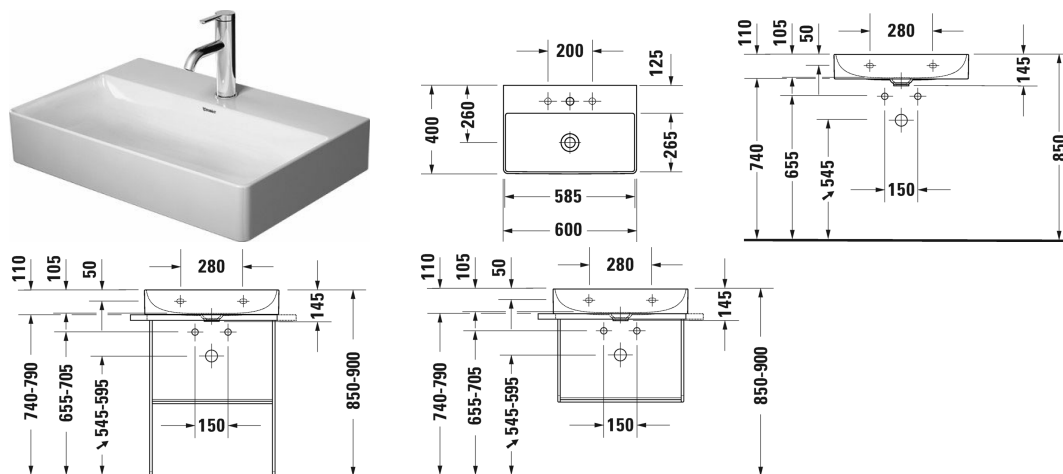

Furniture washbasin compact # 2356600041 / 2356600044 / 2356600070

< 600 mm >

Furniture washbasin compact	Dimension	Weight	Order number
without overflow, with tap platform, ceramic covered continuous flow waste waste included, underneath glazed, 600 mm			
<b>Colors</b>			
00 White Alpin			
<b>Variant</b>			
p	600 x 400 mm	11.900 kg	2356600041
p p p	600 x 400 mm	11.900 kg	2356600044
.	600 x 400 mm	11.900 kg	2356600070
<b>Infobox</b>			
Made from DuraCeram, Colours for glass inserts consistent with paint surfaces for furniture page XXX, Metal console: Towel rail can be mounted right or left			
Sanitary ceramics with the special WonderGliss surface finish will remain clean and attractive-looking for a long time to come. When ordering WonderGliss please add a "1" as eleventh digit to the model number.			
<b>Accessory</b>			
Design Siphon		1.500 kg	005036
<b>Suitable products</b>			
Vanity unit wall-mounted compact 1 pull-out compartment, 584 x 390 mm	584 x 390 mm		XS4067