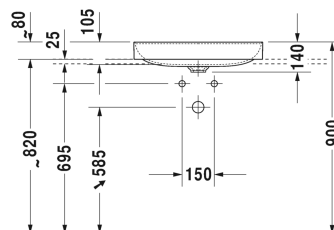

Wash bowl # 2355600000

| < 600 mm > |

Wash bowl	Dimension	Weight	Order number
ground, without overflow, without tap platform, ceramic covered continuous flow waste waste included, fixings included, 600 mm			
Colors			
00 White Alpin			
Variant			
•	600 x 345 mm	11.800 kg	2355600000
Infobox			
Made from DuraCeram			
Sanitary ceramics with the special WonderGliss surface finish will remain clean and attractive-looking for a long time to come. When ordering WonderGliss please add a "1" as eleventh digit to the model number.			
Accessory			
Design Siphon		1.500 kg	005036
Suitable products			
Vanity unit wall-mounted 1 pull-out compartment, countertop including one cut-out, for 1 above counter basin central, 800 x 550 mm	800 x 550 mm		KT6694
Vanity unit wall-mounted 1 pull-out compartment, countertop including one cut-out, for 1 above counter basin central, 1000 x 550 mm	1000 x 550 mm		KT6695
Vanity unit wall-mounted 1 pull-out compartment, countertop including one cut-out, for 1 above counter basin central, 1200 x 550 mm	1200 x 550 mm		KT6696
Vanity unit wall-mounted 2 pull-out compartments, 1 countertop with one cut-out or two cut-outs, for 1 or 2 above counter basins, 1400 x 550 mm	1400 x 550 mm		KT6697 B/L/R