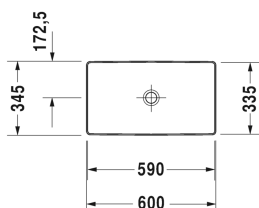

Wash bowl # 2355600000

| < 600 mm > |

Wash bowl	Dimension	Weight	Order number
ground, without overflow, without tap platform, ceramic covered continuous flow waste waste included, fixings included, 600 mm			
Colors			
00 White Alpin			
Variant			
•	600 x 345 mm	11.800 kg	2355600000
Infobox			
Made from DuraCeram			
Sanitary ceramics with the special WonderGliss surface finish will remain clean and attractive-looking for a long time to come. When ordering WonderGliss please add a "1" as eleventh digit to the model number.			
Accessory			
Design Siphon		1.500 kg	005036
Suitable products			
Vanity unit wall-mounted 1 pull-out compartment, countertop including one cut-out, for 1 above counter basin central, 800 x 550 mm	800 x 550 mm		KT6694
Vanity unit wall-mounted 1 pull-out compartment, countertop including one cut-out, for 1 above counter basin central, 1000 x 550 mm	1000 x 550 mm		KT6695
Vanity unit wall-mounted 1 pull-out compartment, countertop including one cut-out, for 1 above counter basin central, 1200 x 550 mm	1200 x 550 mm		KT6696
Vanity unit wall-mounted 2 pull-out compartments, 1 countertop with one cut-out or two cut-outs, for 1 or 2 above counter basins, 1400 x 550 mm	1400 x 550 mm		KT6697 B/L/R