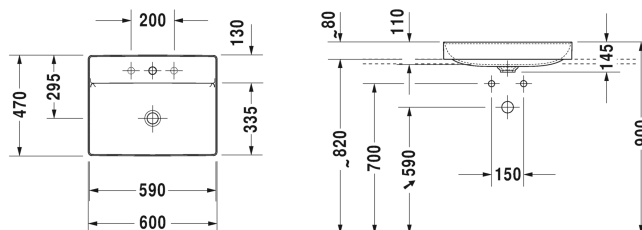

Above counter basin # 2354600041 / 2354600044 /
2354600070

| < 600 mm > |

Above counter basin	Dimension	Weight	Order number
ground, without overflow, with tap platform, ceramic covered continuous flow waste waste included, back plane glazed, fixings included, 600 mm			
Colors			
00 White Alpin			
Variant			
p	600 x 470 mm	11.200 kg	2354600041
p p p	600 x 470 mm	11.200 kg	2354600044
•	600 x 470 mm	11.200 kg	2354600070
Infobox			
Made from DuraCeram, Mounting with a distance from the wall is recommended			
Sanitary ceramics with the special WonderGliss surface finish will remain clean and attractive-looking for a long time to come. When ordering WonderGliss please add a "1" as eleventh digit to the model number.			
Accessory			
Design Siphon		1.500 kg	005036
Suitable products			
Vanity unit wall-mounted 1 pull-out compartment, countertop including one cut-out, for 1 above counter basin central, 800 x 550 mm	800 x 550 mm		KT6694
Vanity unit wall-mounted 1 pull-out compartment, countertop including one cut-out, for 1 above counter basin central, 1000 x 550 mm	1000 x 550 mm		KT6695
Vanity unit wall-mounted 1 pull-out compartment, countertop including one cut-out, for 1 above counter basin central, 1200 x 550 mm	1200 x 550 mm		KT6696