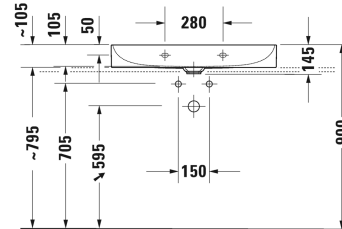

Furniture washbasin ground # 2353800071 / 2353800073 / 2353800079

| < 800 mm > |

Furniture washbasin ground	Dimension	Weight	Order number
without overflow, with tap platform, ceramic covered continuous flow waste waste included, fixings included, 800 mm			
Colors			
00 White Alpin			
Variant			
p	800 x 470 mm	18.600 kg	2353800071
p p p	800 x 470 mm	18.600 kg	2353800073
•	800 x 470 mm	18.600 kg	2353800079
Infobox			
Made from DuraCeram			
Sanitary ceramics with the special WonderGliss surface finish will remain clean and attractive-looking for a long time to come. When ordering WonderGliss please add a "1" as eleventh digit to the model number.			
Accessory			
Design Siphon		1.500 kg	005036
Suitable products			
Console including draws 3 drawers beneath consoles, 3 console supports, 1 cut-out left side, 1500 x 550 mm	1500 x 550 mm		FO8528
Console including draws 3 drawers beneath consoles, 3 console supports, 1 cut-out right side, 1500 x 550 mm	1500 x 550 mm		FO8529
Console including draws 2 drawers beneath console, 2 console supports, 1 cut-out central, 1000 x 550 mm	1000 x 550 mm		FO8522
Console including draws 2 drawers beneath console, 2 console supports, 1 cut-out central, 1200 x 550 mm	1200 x 550 mm		FO8523
Vanity unit wall-mounted 1 pull-out compartment, countertop including one cut-out, for 1 above counter basin central, 1000 x 550 mm	1000 x 550 mm		KT6695