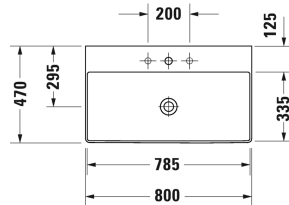

Furniture washbasin ground # 2353800071 / 2353800073 / 2353800079

| < 800 mm > |

Furniture washbasin ground	Dimension	Weight	Order number
without overflow, with tap platform, ceramic covered continuous flow waste waste included, fixings included, 800 mm			
Colors			
00 White Alpin			
Variant			
p	800 x 470 mm	18.600 kg	2353800071
p p p	800 x 470 mm	18.600 kg	2353800073
•	800 x 470 mm	18.600 kg	2353800079
Infobox			
Made from DuraCeram			
Sanitary ceramics with the special WonderGliss surface finish will remain clean and attractive-looking for a long time to come. When ordering WonderGliss please add a "1" as eleventh digit to the model number.			
Accessory			
Design Siphon		1.500 kg	005036
Suitable products			
Console including draws 3 drawers beneath consoles, 3 console supports, 1 cut-out left side, 1500 x 550 mm	1500 x 550 mm		FO8528
Console including draws 3 drawers beneath consoles, 3 console supports, 1 cut-out right side, 1500 x 550 mm	1500 x 550 mm		FO8529
Console including draws 2 drawers beneath console, 2 console supports, 1 cut-out central, 1000 x 550 mm	1000 x 550 mm		FO8522
Console including draws 2 drawers beneath console, 2 console supports, 1 cut-out central, 1200 x 550 mm	1200 x 550 mm		FO8523
Vanity unit wall-mounted 1 pull-out compartment, countertop including one cut-out, for 1 above counter basin central, 1000 x 550 mm	1000 x 550 mm		KT6695