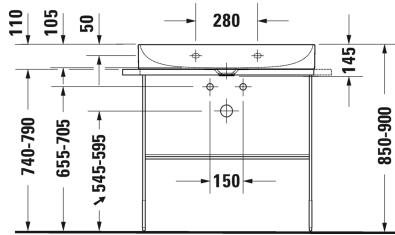

Washbasin, furniture washbasin # 2353800041 / 2353800044 / 2353800070

< 800 mm >

Washbasin, furniture washbasin	Dimension	Weight	Order number
without overflow, with tap platform, ceramic covered continuous flow waste waste included, underneath glazed, 800 mm			
Colors			
00 White Alpin			
Variant			
p	800 x 470 mm	18.600 kg	2353800041
p p p	800 x 470 mm	18.600 kg	2353800044
.	800 x 470 mm	18.600 kg	2353800070
Infobox			
Made from DuraCeram, Colours for glass inserts consistent with paint surfaces for furniture page XXX, Metal console: Towel rail can be mounted right or left			
Sanitary ceramics with the special WonderGliss surface finish will remain clean and attractive-looking for a long time to come. When ordering WonderGliss please add a "1" as eleventh digit to the model number.			
Accessory			
Design Siphon		1.500 kg	005036
Suitable products			
Metal console standing ** height adjustable +50 mm, fixings included, for Washbasin # 235380, Towel rail right/left, reversible, 865 x 451 mm	865 x 451 mm		003111