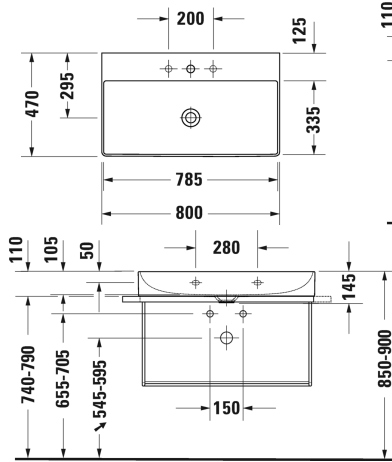

Washbasin, furniture washbasin # 2353800041 / 2353800044 / 2353800070

< 800 mm >

Washbasin, furniture washbasin	Dimension	Weight	Order number
without overflow, with tap platform, ceramic covered continuous flow waste waste included, underneath glazed, 800 mm			
Colors			
00 White Alpin			
Variant			
p	800 x 470 mm	18.600 kg	2353800041
p p p	800 x 470 mm	18.600 kg	2353800044
.	800 x 470 mm	18.600 kg	2353800070
Infobox			
Made from DuraCeram, Colours for glass inserts consistent with paint surfaces for furniture page XXX, Metal console: Towel rail can be mounted right or left			
Sanitary ceramics with the special WonderGliss surface finish will remain clean and attractive-looking for a long time to come. When ordering WonderGliss please add a "1" as eleventh digit to the model number.			
Accessory			
Design Siphon		1.500 kg	005036
Suitable products			
Metal console standing ** height adjustable +50 mm, fixings included, for Washbasin # 235380, Towel rail right/left, reversible, 865 x 451 mm	865 x 451 mm		003111