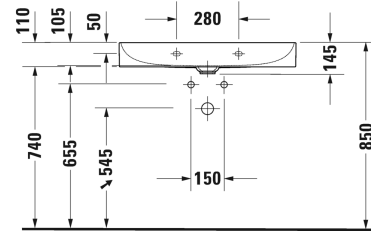

Washbasin, furniture washbasin # 2353800041 / 2353800044 / 2353800070

< 800 mm >

Washbasin, furniture washbasin	Dimension	Weight	Order number
without overflow, with tap platform, ceramic covered continuous flow waste waste included, underneath glazed, 800 mm			
Colors			
00 White Alpin			
Variant			
p	800 x 470 mm	18.600 kg	2353800041
p p p	800 x 470 mm	18.600 kg	2353800044
.	800 x 470 mm	18.600 kg	2353800070
Infobox			
Made from DuraCeram, Colours for glass inserts consistent with paint surfaces for furniture page XXX, Metal console: Towel rail can be mounted right or left			
Sanitary ceramics with the special WonderGliss surface finish will remain clean and attractive-looking for a long time to come. When ordering WonderGliss please add a "1" as eleventh digit to the model number.			
Accessory			
Design Siphon		1.500 kg	005036
Suitable products			
Metal console standing ** height adjustable +50 mm, fixings included, for Washbasin # 235380, Towel rail right/left, reversible, 865 x 451 mm	865 x 451 mm		003111