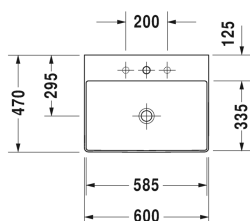

Furniture washbasin ground # 2353600071 / 2353600073 / 2353600079

| < 600 mm > |

Furniture washbasin ground	Dimension	Weight	Order number
without overflow, with tap platform, ceramic covered continuous flow waste waste included, fixings included, 600 mm			
Colors			
00 White Alpin			
Variant			
p	600 x 470 mm	14.100 kg	2353600071
p p p	600 x 470 mm	14.100 kg	2353600073
•	600 x 470 mm	14.100 kg	2353600079
Infobox			
Made from DuraCeram			
Sanitary ceramics with the special WonderGliss surface finish will remain clean and attractive-looking for a long time to come. When ordering WonderGliss please add a "1" as eleventh digit to the model number.			
Accessory			
Design Siphon		1.500 kg	005036
Suitable products			
Vanity unit wall-mounted 1 pull-out compartment, countertop including one cut-out, for 1 above counter basin central, 800 x 550 mm	800 x 550 mm		KT6694
Vanity unit wall-mounted 1 pull-out compartment, countertop including one cut-out, for 1 above counter basin central, 1000 x 550 mm	1000 x 550 mm		KT6695
Vanity unit wall-mounted 1 pull-out compartment, countertop including one cut-out, for 1 above counter basin central, 1200 x 550 mm	1200 x 550 mm		KT6696
Vanity unit wall-mounted 2 pull-out compartments, 1 countertop with one cut-out or two cut-outs, for 1 or 2 above counter basins, 1400 x 550 mm	1400 x 550 mm		KT6697 B/L/R