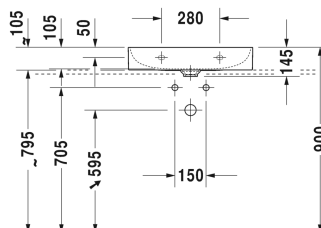

Furniture washbasin ground # 2353600071 / 2353600073 / 2353600079

| < 600 mm > |

Furniture washbasin ground	Dimension	Weight	Order number
without overflow, with tap platform, ceramic covered continuous flow waste waste included, fixings included, 600 mm			
Colors			
00 White Alpin			
Variant			
p	600 x 470 mm	14.100 kg	2353600071
p p p	600 x 470 mm	14.100 kg	2353600073
•	600 x 470 mm	14.100 kg	2353600079
Infobox			
Made from DuraCeram			
Sanitary ceramics with the special WonderGliss surface finish will remain clean and attractive-looking for a long time to come. When ordering WonderGliss please add a "1" as eleventh digit to the model number.			
Accessory			
Design Siphon		1.500 kg	005036
Suitable products			
Vanity unit wall-mounted 1 pull-out compartment, countertop including one cut-out, for 1 above counter basin central, 800 x 550 mm	800 x 550 mm		KT6694
Vanity unit wall-mounted 1 pull-out compartment, countertop including one cut-out, for 1 above counter basin central, 1000 x 550 mm	1000 x 550 mm		KT6695
Vanity unit wall-mounted 1 pull-out compartment, countertop including one cut-out, for 1 above counter basin central, 1200 x 550 mm	1200 x 550 mm		KT6696
Vanity unit wall-mounted 2 pull-out compartments, 1 countertop with one cut-out or two cut-outs, for 1 or 2 above counter basins, 1400 x 550 mm	1400 x 550 mm		KT6697 B/L/R