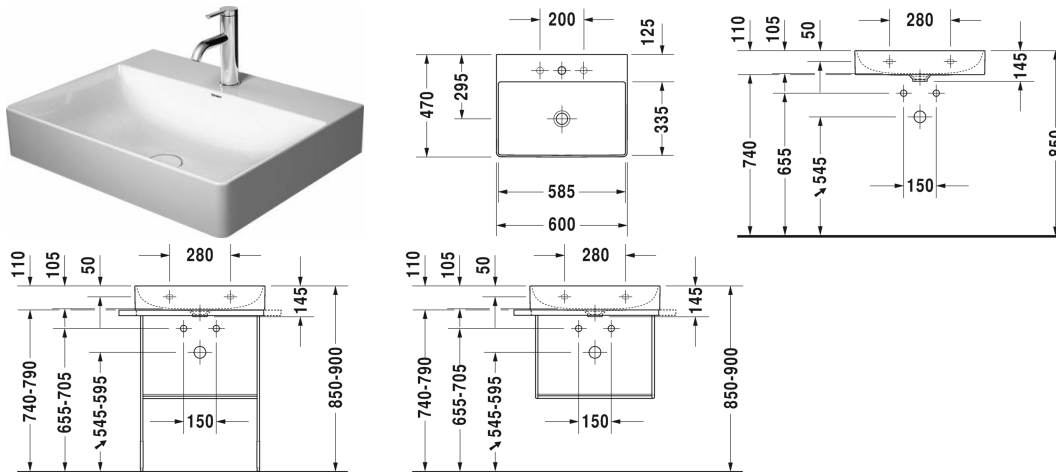

Washbasin, furniture washbasin # 2353600041 / 2353600044 / 2353600070

< 600 mm >

Washbasin, furniture washbasin	Dimension	Weight	Order number
without overflow, with tap platform, ceramic covered continuous flow waste waste included, underneath glazed, 600 mm			
Colors			
00 White Alpin			
Variant			
p	600 x 470 mm	14.100 kg	2353600041
p p p	600 x 470 mm	14.100 kg	2353600044
.	600 x 470 mm	14.100 kg	2353600070
Infobox			
Colours for glass inserts consistent with paint surfaces for furniture page XXX, Metal console: Towel rail can be mounted right or left , Made from DuraCeram			
Sanitary ceramics with the special WonderGliss surface finish will remain clean and attractive-looking for a long time to come. When ordering WonderGliss please add a "1" as eleventh digit to the model number.			
Accessory			
Design Siphon		1.500 kg	005036
Suitable products			
Glass inserts safety glass, for Metal console # 003101, 003102, 570 x 380 mm			009964