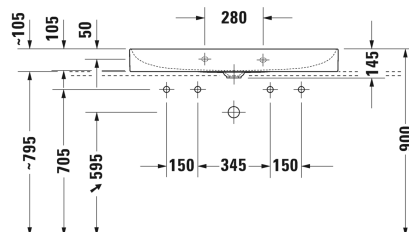

Washbasin ground # 2353100072

< 1000 mm >

Washbasin ground	Dimension	Weight	Order number
without overflow, with tap platform, ceramic covered continuous flow waste waste included, fixings included, 1000 mm			
<b>Colors</b>			
00 White Alpin			
<b>Variant</b>			
p _ _ P	1000 x 470 mm	25.000 kg	2353100072
<b>Infobox</b>			
Made from DuraCeram			
Sanitary ceramics with the special WonderGliss surface finish will remain clean and attractive-looking for a long time to come. When ordering WonderGliss please add a "1" as eleventh digit to the model number.			
<b>Accessory</b>			
Design Siphon		1.500 kg	005036
<b>Suitable products</b>			
Console including draws 2 drawers beneath console, 2 console supports, 1 cut-out central, 1200 x 550 mm	1200 x 550 mm		FO8523
Vanity unit wall-mounted 1 pull-out compartment, countertop including one cut-out, for 1 above counter basin central, 1200 x 550 mm	1200 x 550 mm		KT6696
Vanity unit wall-mounted 2 drawers, upper drawer including cut-out for siphon and siphon cover, countertop including one cut-out, for 1 above counter basin central, 1200 x 550 mm	1200 x 550 mm		KT6656
Vanity unit wall-mounted 1 pull-out compartment, countertop including one cut-out, 1235 x 565 mm	1235 x 565 mm		S19528 L/M/R
Vanit unit for console wall-mounted 1 pull-out compartment, 1200 x 548 mm	1200 x 548 mm		XS4902
Vanit unit for console wall-mounted 2 drawers, upper drawer including cut-out for siphon and siphon cover, 1200 x 548 mm	1200 x 548 mm		XS4912