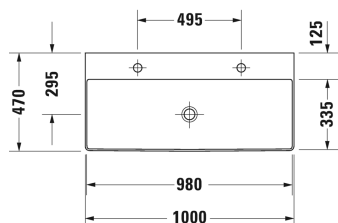

Washbasin ground # 2353100072

< 1000 mm >

Washbasin ground	Dimension	Weight	Order number
without overflow, with tap platform, ceramic covered continuous flow waste waste included, fixings included, 1000 mm			
<b>Colors</b>			
00 White Alpin			
<b>Variant</b>			
p _ _ P	1000 x 470 mm	25.000 kg	2353100072
<b>Infobox</b>			
Made from DuraCeram			
Sanitary ceramics with the special WonderGliss surface finish will remain clean and attractive-looking for a long time to come. When ordering WonderGliss please add a "1" as eleventh digit to the model number.			
<b>Accessory</b>			
Design Siphon		1.500 kg	005036
<b>Suitable products</b>			
Console including draws 2 drawers beneath console, 2 console supports, 1 cut-out central, 1200 x 550 mm	1200 x 550 mm		FO8523
Vanity unit wall-mounted 1 pull-out compartment, countertop including one cut-out, for 1 above counter basin central, 1200 x 550 mm	1200 x 550 mm		KT6696
Vanity unit wall-mounted 2 drawers, upper drawer including cut-out for siphon and siphon cover, countertop including one cut-out, for 1 above counter basin central, 1200 x 550 mm	1200 x 550 mm		KT6656
Vanity unit wall-mounted 1 pull-out compartment, countertop including one cut-out, 1235 x 565 mm	1235 x 565 mm		S19528 L/M/R
Vanit unit for console wall-mounted 1 pull-out compartment, 1200 x 548 mm	1200 x 548 mm		XS4902
Vanit unit for console wall-mounted 2 drawers, upper drawer including cut-out for siphon and siphon cover, 1200 x 548 mm	1200 x 548 mm		XS4912