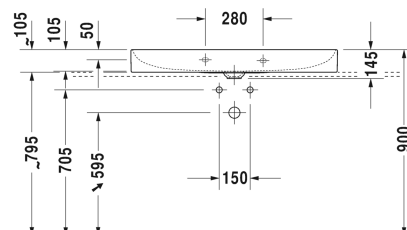

Washbasin ground # 2353100071 / 2353100073 / 2353100079

< 1000 mm >

Washbasin ground	Dimension	Weight	Order number
without overflow, with tap platform, ceramic covered continuous flow waste waste included, fixings included, 1000 mm			
Colors			
00 White Alpin			
Variant			
p	1000 x 470 mm	23.100 kg	2353100071
p p p	1000 x 470 mm	23.100 kg	2353100073
•	1000 x 470 mm	23.100 kg	2353100079
Infobox			
Made from DuraCeram			
Sanitary ceramics with the special WonderGliss surface finish will remain clean and attractive-looking for a long time to come. When ordering WonderGliss please add a "1" as eleventh digit to the model number.			
Accessory			
Design Siphon		1.500 kg	005036
Suitable products			
Console including drawer for wash bowls 1 countertop including one central cut-out, 1 drawer beneath console, 3 console supports, 1200 x 565 mm	1200 x 565 mm		DL6790
Vanit unit for console wall-mounted 1 pull-out compartment, 1200 x 548 mm	1200 x 548 mm		XS4902
Vanit unit for console wall-mounted 2 drawers, upper drawer including cut-out for siphon and siphon cover, 1200 x 548 mm	1200 x 548 mm		XS4912
Vanit unit for console floor-standing 2 pull-out compartments, integrated base frame legs with height adjustment, 1200 x 548 mm	1200 x 548 mm		XS4922