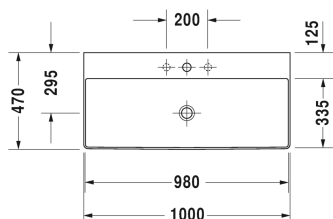

Washbasin ground # 2353100071 / 2353100073 / 2353100079

< 1000 mm >

Washbasin ground	Dimension	Weight	Order number
without overflow, with tap platform, ceramic covered continuous flow waste waste included, fixings included, 1000 mm			
Colors			
00 White Alpin			
Variant			
p	1000 x 470 mm	23.100 kg	2353100071
p p p	1000 x 470 mm	23.100 kg	2353100073
•	1000 x 470 mm	23.100 kg	2353100079
Infobox			
Made from DuraCeram			
Sanitary ceramics with the special WonderGliss surface finish will remain clean and attractive-looking for a long time to come. When ordering WonderGliss please add a "1" as eleventh digit to the model number.			
Accessory			
Design Siphon		1.500 kg	005036
Suitable products			
Console including drawer for wash bowls 1 countertop including one central cut-out, 1 drawer beneath console, 3 console supports, 1200 x 565 mm	1200 x 565 mm		DL6790
Vanit unit for console wall-mounted 1 pull-out compartment, 1200 x 548 mm	1200 x 548 mm		XS4902
Vanit unit for console wall-mounted 2 drawers, upper drawer including cut-out for siphon and siphon cover, 1200 x 548 mm	1200 x 548 mm		XS4912
Vanit unit for console floor-standing 2 pull-out compartments, integrated base frame legs with height adjustment, 1200 x 548 mm	1200 x 548 mm		XS4922