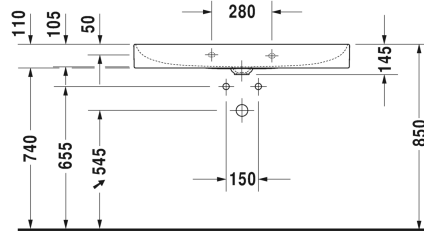

Washbasin, furniture washbasin # 2353100041 / 2353100044 / 2353100070

< 1000 mm >

Washbasin, furniture washbasin	Dimension	Weight	Order number
without overflow, with tap platform, ceramic covered continuous flow waste waste included, underneath glazed, 1000 mm			
Colors			
00 White Alpin			
Variant			
p	1000 x 470 mm	23.100 kg	2353100041
p p p	1000 x 470 mm	23.100 kg	2353100044
.	1000 x 470 mm	23.100 kg	2353100070
Infobox			
Colours for glass inserts consistent with paint surfaces for furniture page XXX, Metal console: Towel rail can be mounted right or left , Made from DuraCeram			
Sanitary ceramics with the special WonderGliss surface finish will remain clean and attractive-looking for a long time to come. When ordering WonderGliss please add a "1" as eleventh digit to the model number.			
Accessory			
Design Siphon		1.500 kg	005036
Suitable products			
Metal console standing ** height adjustable +50 mm, fixings included, for washbasin # 235310, Towel rail right/left, reversible, 1065 x 451 mm	1065 x 451 mm		003103