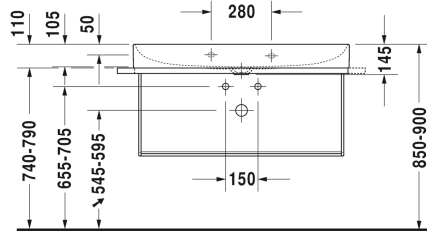

Washbasin, furniture washbasin # 2353100041 / 2353100044 / 2353100070

< 1000 mm >

Washbasin, furniture washbasin	Dimension	Weight	Order number
without overflow, with tap platform, ceramic covered continuous flow waste waste included, underneath glazed, 1000 mm			
Colors			
00 White Alpin			
Variant			
p	1000 x 470 mm	23.100 kg	2353100041
p p p	1000 x 470 mm	23.100 kg	2353100044
.	1000 x 470 mm	23.100 kg	2353100070
Infobox			
Colours for glass inserts consistent with paint surfaces for furniture page XXX, Metal console: Towel rail can be mounted right or left , Made from DuraCeram			
Sanitary ceramics with the special WonderGliss surface finish will remain clean and attractive-looking for a long time to come. When ordering WonderGliss please add a "1" as eleventh digit to the model number.			
Accessory			
Design Siphon		1.500 kg	005036
Suitable products			
Metal console standing ** height adjustable +50 mm, fixings included, for washbasin # 235310, Towel rail right/left, reversible, 1065 x 451 mm	1065 x 451 mm		003103