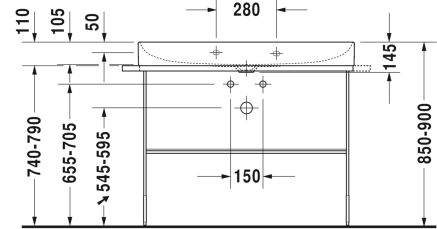

Washbasin, furniture washbasin # 2353100041 / 2353100044 / 2353100070

< 1000 mm >

Washbasin, furniture washbasin	Dimension	Weight	Order number
without overflow, with tap platform, ceramic covered continuous flow waste waste included, underneath glazed, 1000 mm			
Colors			
00 White Alpin			
Variant			
p	1000 x 470 mm	23.100 kg	2353100041
p p p	1000 x 470 mm	23.100 kg	2353100044
.	1000 x 470 mm	23.100 kg	2353100070
Infobox			
Colours for glass inserts consistent with paint surfaces for furniture page XXX, Metal console: Towel rail can be mounted right or left , Made from DuraCeram			
Sanitary ceramics with the special WonderGliss surface finish will remain clean and attractive-looking for a long time to come. When ordering WonderGliss please add a "1" as eleventh digit to the model number.			
Accessory			
Design Siphon		1.500 kg	005036
Suitable products			
Metal console standing ** height adjustable +50 mm, fixings included, for washbasin # 235310, Towel rail right/left, reversible, 1065 x 451 mm	1065 x 451 mm		003103