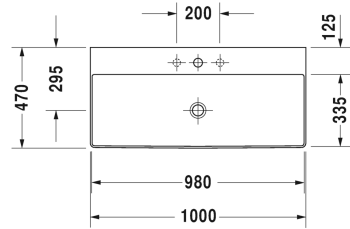

Washbasin, furniture washbasin # 2353100041 / 2353100044 / 2353100070

< 1000 mm >

Washbasin, furniture washbasin	Dimension	Weight	Order number
without overflow, with tap platform, ceramic covered continuous flow waste waste included, underneath glazed, 1000 mm			
Colors			
00 White Alpin			
Variant			
p	1000 x 470 mm	23.100 kg	2353100041
p p p	1000 x 470 mm	23.100 kg	2353100044
.	1000 x 470 mm	23.100 kg	2353100070
Infobox			
Colours for glass inserts consistent with paint surfaces for furniture page XXX, Metal console: Towel rail can be mounted right or left , Made from DuraCeram			
Sanitary ceramics with the special WonderGliss surface finish will remain clean and attractive-looking for a long time to come. When ordering WonderGliss please add a "1" as eleventh digit to the model number.			
Accessory			
Design Siphon		1.500 kg	005036
Suitable products			
Metal console standing ** height adjustable +50 mm, fixings included, for washbasin # 235310, Towel rail right/left, reversible, 1065 x 451 mm	1065 x 451 mm		003103