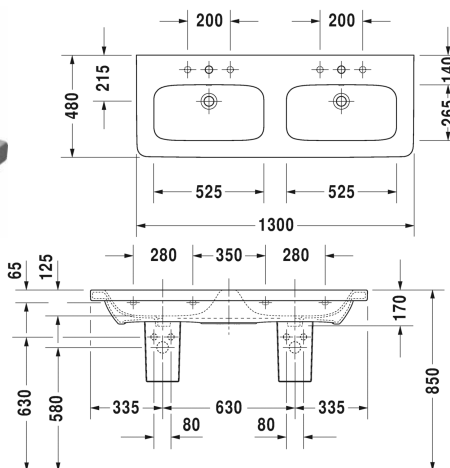

Double washbasin, double furniture washbasin # 2338130000 / 2338130030

< 1300 mm >

Double washbasin, double furniture washbasin	Dimension	Weight	Order number
with overflow, with tap platform, underneath glazed, 1300 mm			
<b>Colors</b>			
00 White Alpin			
<b>Variant</b>			
p	1300 x 480 mm	39.000 kg	2338130000
p p p	1300 x 480 mm	39.000 kg	2338130030
<b>Infobox</b>			
For fixing the ceramics from the 1200 mm size, 2 sets of washbasin fixings are required, When combined with pedestal or siphon cover, 2 of each are needed			
Sanitary ceramics with the special WonderGliss surface finish will remain clean and attractive-looking for a long time to come. When ordering WonderGliss please add a "1" as eleventh digit to the model number.			
<b>Accessory</b>			
Siphon for washbasin with outlet pipe 300 mm	1 1/4" mm	0.600 kg	005026