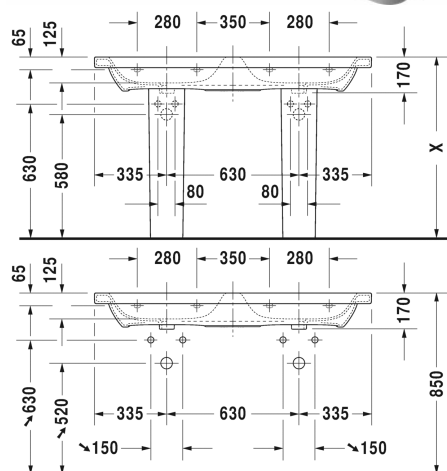

Double washbasin, double furniture washbasin # 2338130000 / 2338130030

< 1300 mm >

Double washbasin, double furniture washbasin	Dimension	Weight	Order number
with overflow, with tap platform, underneath glazed, 1300 mm			
<b>Colors</b>			
00 White Alpin			
<b>Variant</b>			
p	1300 x 480 mm	39.000 kg	2338130000
p p p	1300 x 480 mm	39.000 kg	2338130030
<b>Infobox</b>			
For fixing the ceramics from the 1200 mm size, 2 sets of washbasin fixings are required, When combined with pedestal or siphon cover, 2 of each are needed			
Sanitary ceramics with the special WonderGliss surface finish will remain clean and attractive-looking for a long time to come. When ordering WonderGliss please add a "1" as eleventh digit to the model number.			
<b>Accessory</b>			
Siphon for washbasin with outlet pipe 300 mm	1 1/4" mm	0.600 kg	005026