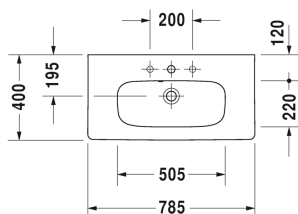

Furniture washbasin compact # 2337780000 / 2337780030

| < 785 mm >

| Furniture washbasin compact | Dimension | Weight | Order number |
|----------------------------------------------------------------------------------------------------------------------------------------------------------------------------------------------------------------------|--------------|-----------|--------------|
| with overflow, with tap platform, underneath glazed, 785 mm | | | |
| Colors | | | |
| 00 White Alpin | | | |
| Variant | | | |
| p | 785 x 400 mm | 18.400 kg | 2337780000 |
| p p p | 785 x 400 mm | 18.400 kg | 2337780030 |
| Sanitary ceramics with the special WonderGliss surface finish will remain clean and attractive-looking for a long time to come. When ordering WonderGliss please add a "1" as eleventh digit to the model number. | | | |
| Accessory | | | |
| Space saving waste | 1 1/4" mm | 0.400 kg | 005076 |
| Suitable products | | | |
| Vanity unit wall-mounted compact 1 pull-out compartment, for DuraStyle # 233778, 730 x 368 mm | 730 x 368 mm | | DS6399 |
| Vanity unit wall-mounted compact 2 drawers, upper drawer including cut-out for siphon and siphon cover, for DuraStyle # 233778, 730 x 368 mm | 730 x 368 mm | | DS6499 |

All drawings contain the necessary measurements which are subject to standard tolerances. Exact measurements, in particular for customised installation scenarios, can only be taken from the finished ceramic piece.