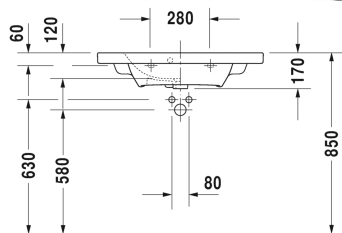

Furniture washbasin compact # 2337780000 / 2337780030

| < 785 mm >

| Furniture washbasin compact | Dimension | Weight | Order number |
|----------------------------------------------------------------------------------------------------------------------------------------------------------------------------------------------------------------------|--------------|-----------|--------------|
| with overflow, with tap platform, underneath glazed, 785 mm | | | |
| Colors | | | |
| 00 White Alpin | | | |
| Variant | | | |
| p | 785 x 400 mm | 18.400 kg | 2337780000 |
| p p p | 785 x 400 mm | 18.400 kg | 2337780030 |
| Sanitary ceramics with the special WonderGliss surface finish will remain clean and attractive-looking for a long time to come. When ordering WonderGliss please add a "1" as eleventh digit to the model number. | | | |
| Accessory | | | |
| Space saving waste | 1 1/4" mm | 0.400 kg | 005076 |
| Suitable products | | | |
| Vanity unit wall-mounted compact 1 pull-out compartment, for DuraStyle # 233778, 730 x 368 mm | 730 x 368 mm | | DS6399 |
| Vanity unit wall-mounted compact 2 drawers, upper drawer including cut-out for siphon and siphon cover, for DuraStyle # 233778, 730 x 368 mm | 730 x 368 mm | | DS6499 |

All drawings contain the necessary measurements which are subject to standard tolerances. Exact measurements, in particular for customised installation scenarios, can only be taken from the finished ceramic piece.