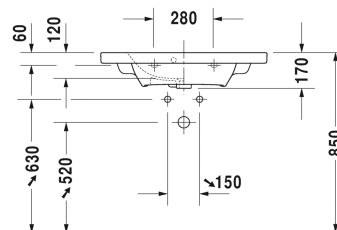

Furniture washbasin compact # 2337780000 / 2337780030

| < 785 mm >

| Furniture washbasin compact | Dimension | Weight | Order number |
|----------------------------------------------------------------------------------------------------------------------------------------------------------------------------------------------------------------------|--------------|-----------|--------------|
| with overflow, with tap platform, underneath glazed, 785 mm | | | |
| Colors | | | |
| 00 White Alpin | | | |
| Variant | | | |
| p | 785 x 400 mm | 18.400 kg | 2337780000 |
| p p p | 785 x 400 mm | 18.400 kg | 2337780030 |
| Sanitary ceramics with the special WonderGliss surface finish will remain clean and attractive-looking for a long time to come. When ordering WonderGliss please add a "1" as eleventh digit to the model number. | | | |
| Accessory | | | |
| Space saving waste | 1 1/4" mm | 0.400 kg | 005076 |
| Suitable products | | | |
| Vanity unit wall-mounted compact 1 pull-out compartment, for DuraStyle # 233778, 730 x 368 mm | 730 x 368 mm | | DS6399 |
| Vanity unit wall-mounted compact 2 drawers, upper drawer including cut-out for siphon and siphon cover, for DuraStyle # 233778, 730 x 368 mm | 730 x 368 mm | | DS6499 |

All drawings contain the necessary measurements which are subject to standard tolerances. Exact measurements, in particular for customised installation scenarios, can only be taken from the finished ceramic piece.