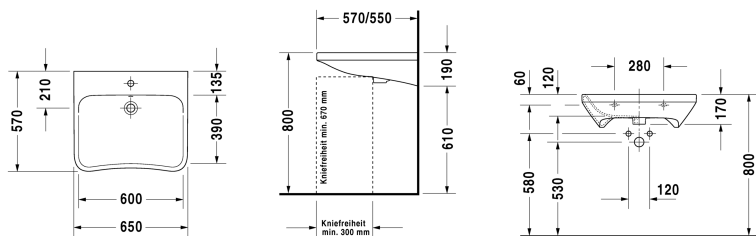

Washbasin # 2329650000

| < 650 mm > |

Washbasin	Dimension	Weight	Order number
with overflow, with tap platform, underneath glazed, 650 mm			
Colors			
00 White Alpin			
Variant			
p	650 x 570 mm	19.400 kg	2329650000
Sanitary ceramics with the special WonderGliss surface finish will remain clean and attractive-looking for a long time to come. When ordering WonderGliss please add a "1" as eleventh digit to the model number.			

All drawings contain the necessary measurements which are subject to standard tolerances. Exact measurements, in particular for customised installation scenarios, can only be taken from the finished ceramic piece.