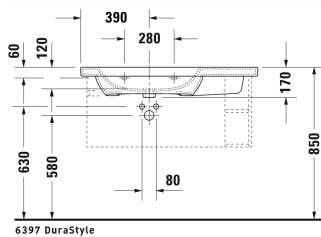

Furniture washbasin asymmetric # 2325100000 / 2325100030 /
2325100041 / 2325100044 / 2325100060

| < 1000 mm > |

6397 DuraStyle

Furniture washbasin asymmetric	Dimension	Weight	Order number
with tap platform, bowl on left side, 1000 mm			
Colors			
00 White Alpin			
Variant			
p with overflow	1000 x 480 mm	28.700 kg	2325100000
p p p with overflow	1000 x 480 mm	28.700 kg	2325100030
p without overflow	1000 x 480 mm	28.700 kg	2325100041
p p p without overflow	1000 x 480 mm	28.700 kg	2325100044
• with overflow	1000 x 480 mm	28.700 kg	2325100060
Sanitary ceramics with the special WonderGliss surface finish will remain clean and attractive-looking for a long time to come. When ordering WonderGliss please add a "1" as eleventh digit to the model number.			
Accessory for ceramics			
Continuous flow waste for washbasins without overflow	75 mm	0.400 kg	005038
Push-open waste for washbasins with overflow		0.400 kg	005052
Accessory			
Towel rail square tube 14 mm, for washbasin # 232010, 232510, 232610	931 mm	0.700 kg	003107
Suitable products			