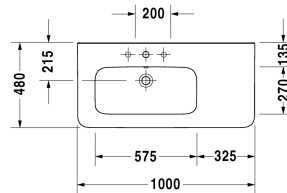

Furniture washbasin asymmetric # 2325100000 / 2325100030 /
2325100041 / 2325100044 / 2325100060

| < 1000 mm > |

6397 DuraStyle

Furniture washbasin asymmetric	Dimension	Weight	Order number
with tap platform, bowl on left side, 1000 mm			
Colors			
00 White Alpin			
Variant			
p with overflow	1000 x 480 mm	28.700 kg	2325100000
p p p with overflow	1000 x 480 mm	28.700 kg	2325100030
p without overflow	1000 x 480 mm	28.700 kg	2325100041
p p p without overflow	1000 x 480 mm	28.700 kg	2325100044
• with overflow	1000 x 480 mm	28.700 kg	2325100060
Sanitary ceramics with the special WonderGliss surface finish will remain clean and attractive-looking for a long time to come. When ordering WonderGliss please add a "1" as eleventh digit to the model number.			
Accessory for ceramics			
Continuous flow waste for washbasins without overflow	75 mm	0.400 kg	005038
Push-open waste for washbasins with overflow		0.400 kg	005052
Accessory			
Towel rail square tube 14 mm, for washbasin # 232010, 232510, 232610	931 mm	0.700 kg	003107
Suitable products			