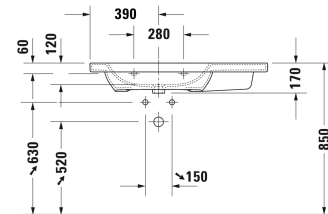

Furniture washbasin asymmetric # 2325100000 / 2325100030 /
2325100041 / 2325100044 / 2325100060

| < 1000 mm > |

6397 DuraStyle

Furniture washbasin asymmetric	Dimension	Weight	Order number
with tap platform, bowl on left side, 1000 mm			
Colors			
00 White Alpin			
Variant			
p with overflow	1000 x 480 mm	28.700 kg	2325100000
p p p with overflow	1000 x 480 mm	28.700 kg	2325100030
p without overflow	1000 x 480 mm	28.700 kg	2325100041
p p p without overflow	1000 x 480 mm	28.700 kg	2325100044
• with overflow	1000 x 480 mm	28.700 kg	2325100060
Sanitary ceramics with the special WonderGliss surface finish will remain clean and attractive-looking for a long time to come. When ordering WonderGliss please add a "1" as eleventh digit to the model number.			
Accessory for ceramics			
Continuous flow waste for washbasins without overflow	75 mm	0.400 kg	005038
Push-open waste for washbasins with overflow		0.400 kg	005052
Accessory			
Towel rail square tube 14 mm, for washbasin # 232010, 232510, 232610	931 mm	0.700 kg	003107
Suitable products			