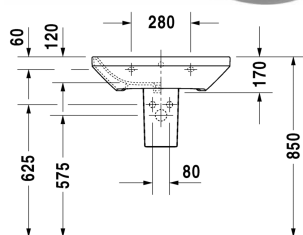

Washbasin # 2319650000 / 2319650030

| < 650 mm > |

Washbasin	Dimension	Weight	Order number
with overflow, with tap platform, underneath glazed, 650 mm			
Colors			
00 White Alpin			
Variant			
p	650 x 440 mm	18.400 kg	2319650000
p p p	650 x 440 mm	18.400 kg	2319650030
Sanitary ceramics with the special WonderGliss surface finish will remain clean and attractive-looking for a long time to come. When ordering WonderGliss please add a "1" as eleventh digit to the model number.			
Suitable products			
Semi pedestal for # 231955, 231960, 231965, 232012, 232010, 232080, 232065, 232610, 232680, 232510, 232580, 233813, 232460, 232455,			085830
Pedestal for # 231955, 231960, 231965, 232012, 232010, 232080, 232065, 232610, 232680, 232510, 232580, 233813, 232460, 232455,			085829

All drawings contain the necessary measurements which are subject to standard tolerances. Exact measurements, in particular for customised installation scenarios, can only be taken from the finished ceramic piece.