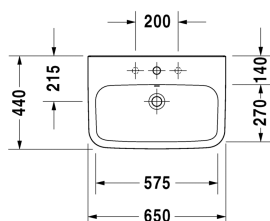

Washbasin # 2319650000 / 2319650030

| < 650 mm > |

Washbasin	Dimension	Weight	Order number
with overflow, with tap platform, underneath glazed, 650 mm			
Colors			
00 White Alpin			
Variant			
p	650 x 440 mm	18.400 kg	2319650000
p p p	650 x 440 mm	18.400 kg	2319650030
Sanitary ceramics with the special WonderGliss surface finish will remain clean and attractive-looking for a long time to come. When ordering WonderGliss please add a "1" as eleventh digit to the model number.			
Suitable products			
Semi pedestal for # 231955, 231960, 231965, 232012, 232010, 232080, 232065, 232610, 232680, 232510, 232580, 233813, 232460, 232455,			085830
Pedestal for # 231955, 231960, 231965, 232012, 232010, 232080, 232065, 232610, 232680, 232510, 232580, 233813, 232460, 232455,			085829

All drawings contain the necessary measurements which are subject to standard tolerances. Exact measurements, in particular for customised installation scenarios, can only be taken from the finished ceramic piece.