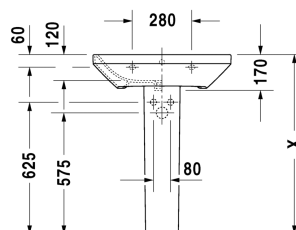

Washbasin # 2319650000 / 2319650030

| < 650 mm > |

Washbasin	Dimension	Weight	Order number
with overflow, with tap platform, underneath glazed, 650 mm			
Colors			
00 White Alpin			
Variant			
p	650 x 440 mm	18.400 kg	2319650000
p p p	650 x 440 mm	18.400 kg	2319650030
Sanitary ceramics with the special WonderGliss surface finish will remain clean and attractive-looking for a long time to come. When ordering WonderGliss please add a "1" as eleventh digit to the model number.			
Suitable products			
Semi pedestal for # 231955, 231960, 231965, 232012, 232010, 232080, 232065, 232610, 232680, 232510, 232580, 233813, 232460, 232455,			085830
Pedestal for # 231955, 231960, 231965, 232012, 232010, 232080, 232065, 232610, 232680, 232510, 232580, 233813, 232460, 232455,			085829

All drawings contain the necessary measurements which are subject to standard tolerances. Exact measurements, in particular for customised installation scenarios, can only be taken from the finished ceramic piece.