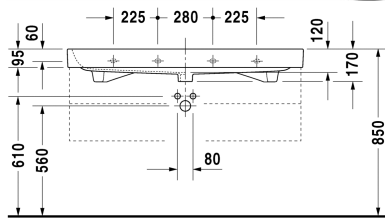

Washbasin, furniture washbasin # 2318120000 / 2318120030 / 2318120060

< 1200 mm >

6367 Happy D.2

Washbasin, furniture washbasin	Dimension	Weight	Order number
with overflow, with tap platform, overflow clip chrome included, underneath glazed, 1200 mm			
Colors			
00 White Alpin			
Variant			
p	1200 x 505 mm	32.700 kg	2318120000
p p p	1200 x 505 mm	32.700 kg	2318120030
.	1200 x 505 mm	32.700 kg	2318120060
Infobox			
For fixing the ceramics from the 1200 mm size, 2 sets of washbasin fixings are required			
Sanitary ceramics with the special WonderGliss surface finish will remain clean and attractive-looking for a long time to come. When ordering WonderGliss please add a "1" as eleventh digit to the model number.			
Accessory			
Space saving waste	1 1/4" mm	0.400 kg	005076
Design Siphon		1.500 kg	005036
Suitable products			
Metal console chrome, height adjustable +50 mm, for washbasin # 231812,			003079