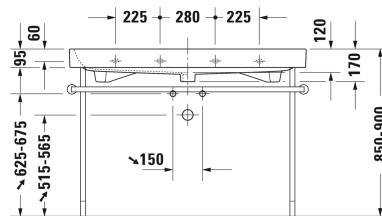

Washbasin, furniture washbasin # 2318120000 / 2318120030 / 2318120060

< 1200 mm >

6367 Happy D.2

Washbasin, furniture washbasin	Dimension	Weight	Order number
with overflow, with tap platform, overflow clip chrome included, underneath glazed, 1200 mm			
Colors			
00 White Alpin			
Variant			
p	1200 x 505 mm	32.700 kg	2318120000
p p p	1200 x 505 mm	32.700 kg	2318120030
.	1200 x 505 mm	32.700 kg	2318120060
Infobox			
For fixing the ceramics from the 1200 mm size, 2 sets of washbasin fixings are required			
Sanitary ceramics with the special WonderGliss surface finish will remain clean and attractive-looking for a long time to come. When ordering WonderGliss please add a "1" as eleventh digit to the model number.			
Accessory			
Space saving waste	1 1/4" mm	0.400 kg	005076
Design Siphon		1.500 kg	005036
Suitable products			
Metal console chrome, height adjustable +50 mm, for washbasin # 231812,			003079