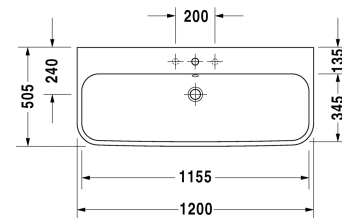

Washbasin, furniture washbasin # 2318120000 / 2318120030 / 2318120060

< 1200 mm >

6367 Happy D.2

Washbasin, furniture washbasin	Dimension	Weight	Order number
with overflow, with tap platform, overflow clip chrome included, underneath glazed, 1200 mm			
Colors			
00 White Alpin			
Variant			
p	1200 x 505 mm	32.700 kg	2318120000
p p p	1200 x 505 mm	32.700 kg	2318120030
.	1200 x 505 mm	32.700 kg	2318120060
Infobox			
For fixing the ceramics from the 1200 mm size, 2 sets of washbasin fixings are required			
Sanitary ceramics with the special WonderGliss surface finish will remain clean and attractive-looking for a long time to come. When ordering WonderGliss please add a "1" as eleventh digit to the model number.			
Accessory			
Space saving waste	1 1/4" mm	0.400 kg	005076
Design Siphon		1.500 kg	005036
Suitable products			
Metal console chrome, height adjustable +50 mm, for washbasin # 231812,			003079