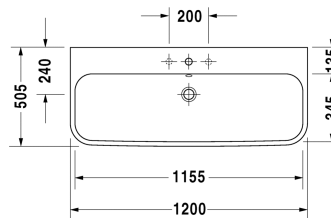

Washbasin, furniture washbasin # 2318120000 / 2318120030 / 2318120060

< 1200 mm >

6367 Happy D.2

Washbasin, furniture washbasin	Dimension	Weight	Order number
with overflow, with tap platform, overflow clip chrome included, underneath glazed, 1200 mm			
Colors			
00 White Alpin			
Variant			
p	1200 x 505 mm	32.700 kg	2318120000
p p p	1200 x 505 mm	32.700 kg	2318120030
.	1200 x 505 mm	32.700 kg	2318120060
Infobox			
For fixing the ceramics from the 1200 mm size, 2 sets of washbasin fixings are required			
Sanitary ceramics with the special WonderGliss surface finish will remain clean and attractive-looking for a long time to come. When ordering WonderGliss please add a "1" as eleventh digit to the model number.			
Accessory			
Space saving waste	1 1/4" mm	0.400 kg	005076
Design Siphon		1.500 kg	005036
Suitable products			
Metal console chrome, height adjustable +50 mm, for washbasin # 231812,			003079