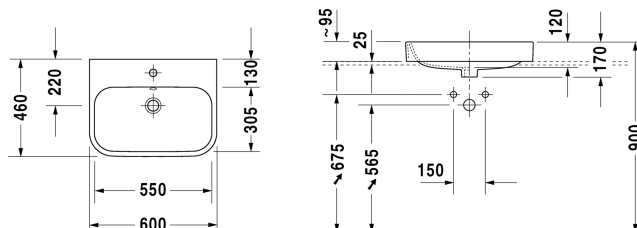

Above counter basin # 2315600000 / 2315600060

< 600 mm >

Above counter basin	Dimension	Weight	Order number
ground, with overflow, with tap platform, back plane unglazed, fixings included, overflow clip chrome included, 600 mm			
Colors			
00 White Alpin			
Variant			
p	600 x 460 mm	16.000 kg	2315600000
•	600 x 460 mm	16.000 kg	2315600060
Infobox			
Mounting only in combination with console			
Sanitary ceramics with the special WonderGliss surface finish will remain clean and attractive-looking for a long time to come. When ordering WonderGliss please add a "1" as eleventh digit to the model number.			
Accessory			
Design Siphon		1.500 kg	005036
Suitable products			
Console including draws 2 drawers beneath console, 2 console supports, 1 cut-out central, 800 x 550 mm	800 x 550 mm		FO8521
Console including draws 3 drawers beneath consoles, 3 console supports, 1 cut-out left side, 1500 x 550 mm	1500 x 550 mm		FO8528
Console including draws 3 drawers beneath consoles, 3 console supports, 1 cut-out right side, 1500 x 550 mm	1500 x 550 mm		FO8529
Console including draws 3 drawers beneath consoles, 3 console supports, 2 cut-outs, 1500 x 550 mm	1500 x 550 mm		FO8530
Console including draws 3 drawers beneath consoles, 3 console supports, 1 siphon cover, 1 cut-out central, 1800 x 550 mm	1800 x 550 mm		FO8531
Console including draws 3 drawers beneath consoles, 3 console supports, 1 cut-out left side, 1800 x 550 mm	1800 x 550 mm		FO8532