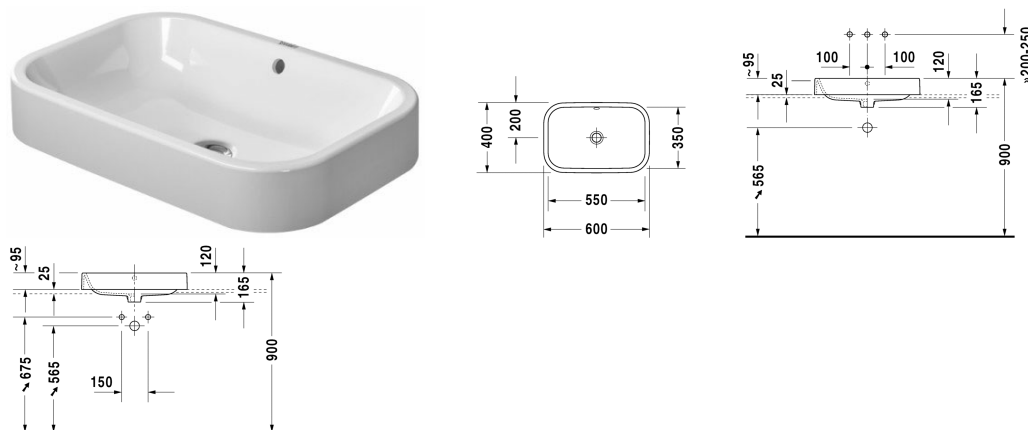

Wash bowl # 231460000

| < 600 mm >

Wash bowl	Dimension	Weight	Order number
ground, with overflow, without tap platform, fixings included, overflow clip chrome included, 600 mm			
Colors			
00 White Alpin			
Variant			
•	600 x 400 mm	13.600 kg	2314600000
Sanitary ceramics with the special WonderGliss surface finish will remain clean and attractive-looking for a long time to come. When ordering WonderGliss please add a "1" as eleventh digit to the model number.			
Accessory			
Push-open waste for washbasins with overflow		0.400 kg	005052
Design Siphon		1.500 kg	005036
Suitable products			
Console including draws 2 drawers beneath console, 2 console supports, 1 cut-out central, 800 x 550 mm	800 x 550 mm		F08521
Console including draws 3 drawers beneath consoles, 3 console supports, 1 cut-out left side, 1500 x 550 mm	1500 x 550 mm		F08528
Console including draws 3 drawers beneath consoles, 3 console supports, 1 cut-out right side, 1500 x 550 mm	1500 x 550 mm		F08529
Console including draws 3 drawers beneath consoles, 3 console supports, 2 cut-outs, 1500 x 550 mm	1500 x 550 mm		F08530
Console including draws 3 drawers beneath consoles, 3 console supports, 1 siphon cover, 1 cut-out central, 1800 x 550 mm	1800 x 550 mm		F08531