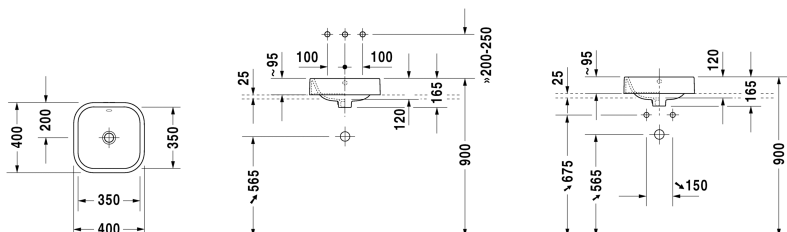

Wash bowl # 2314400000

| < 400 mm > |

Wash bowl	Dimension	Weight	Order number
ground, with overflow, without tap platform, fixings included, overflow clip chrome included, 400 mm			
Colors			
00 White Alpin			
Variant			
•	400 x 400 mm	12.000 kg	2314400000
Sanitary ceramics with the special WonderGliss surface finish will remain clean and attractive-looking for a long time to come. When ordering WonderGliss please add a "1" as eleventh digit to the model number.			
Accessory			
Push-open waste for washbasins with overflow		0.400 kg	005052
Design Siphon		1.500 kg	005036
Suitable products			
Console including draws 2 drawers beneath console, 2 console supports, 1 cut-out central, 800 x 550 mm	800 x 550 mm		F08521
Console including draws 1 drawer beneath console, 2 console supports, 1 cut-out central, 1 siphon cover, 600 x 550 mm	600 x 550 mm		F08520
Console including draws 3 drawers beneath consoles, 3 console supports, 1 cut-out left side, 1500 x 550 mm	1500 x 550 mm		F08528
Console including draws 3 drawers beneath consoles, 3 console supports, 1 cut-out right side, 1500 x 550 mm	1500 x 550 mm		F08529
Console including draws 3 drawers beneath consoles, 3 console supports, 2 cut-outs, 1500 x 550 mm	1500 x 550 mm		F08530
Console including draws 3 drawers beneath consoles, 3 console supports, 1 siphon cover, 1 cut-out central, 1800 x 550 mm	1800 x 550 mm		F08531
Console including draws 3 drawers beneath consoles, 3 console supports, 1 cut-out left side, 1800 x 550 mm	1800 x 550 mm		F08532
Console including draws 3 drawers beneath consoles, 3 console supports, 1 cut-out right side, 1800 x 550 mm	1800 x 550 mm		F08533