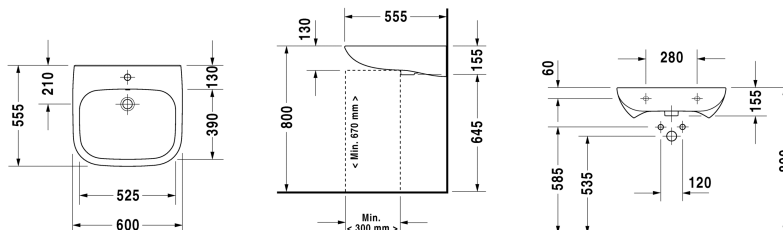

Washbasin # 2312600002

| < 600 mm > |

Washbasin	Dimension	Weight	Order number
with overflow, with tap platform, underneath glazed, 600 mm			
<b>Colors</b>			
00 White Alpin			
<b>Variant</b>			
p	600 x 555 mm	18.600 kg	2312600002

*All drawings contain the necessary measurements which are subject to standard tolerances. Exact measurements, in particular for customised installation scenarios, can only be taken from the finished ceramic piece.*