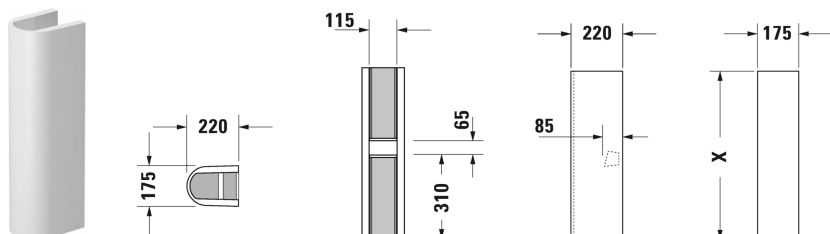

Pedestal # 0858240000

| < 175 mm > |

Pedestal	Dimension	Weight	Order number
for # 262165, 262160, 262155			
<b>Colors</b>			
00 White Alpin			
<b>Variant</b>			
	175 x 220 mm	17.000 kg	0858240000
Sanitary ceramics with the special WonderGliss surface finish will remain clean and attractive-looking for a long time to come. When ordering WonderGliss please add a "1" as eleventh digit to the model number.			
<b>Suitable products</b>			
Washbasin with overflow, with tap platform, underneath glazed, 650 x 550 mm	650 x 550 mm		262165
Washbasin with overflow, with tap platform, underneath glazed, 600 x 520 mm	600 x 520 mm		262160
Washbasin with overflow, with tap platform, underneath glazed, 550 x 480 mm	550 x 480 mm		262155

*All drawings contain the necessary measurements which are subject to standard tolerances. Exact measurements, in particular for customised installation scenarios, can only be taken from the finished ceramic piece.*