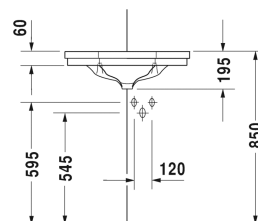

Handrinse basin corner model # 0793420000

| < 595 mm > |

Handrinse basin corner model	Dimension	Weight	Order number
with overflow, with tap platform, underneath glazed, 595 mm			
Colors			
00 White Alpin			
Variant			
p	595 x 450 mm	9.500 kg	0793420000
Sanitary ceramics with the special WonderGliss surface finish will remain clean and attractive-looking for a long time to come. When ordering WonderGliss please add a "1" as eleventh digit to the model number.			

All drawings contain the necessary measurements which are subject to standard tolerances. Exact measurements, in particular for customised installation scenarios, can only be taken from the finished ceramic piece.