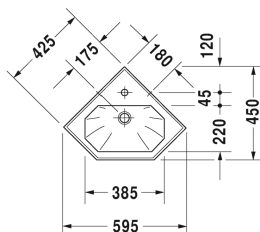

Handrinse basin corner model # 0793420000

| < 595 mm > |

Handrinse basin corner model	Dimension	Weight	Order number
with overflow, with tap platform, underneath glazed, 595 mm			
Colors			
00 White Alpin			
Variant			
p	595 x 450 mm	9.500 kg	0793420000
Sanitary ceramics with the special WonderGliss surface finish will remain clean and attractive-looking for a long time to come. When ordering WonderGliss please add a "1" as eleventh digit to the model number.			

All drawings contain the necessary measurements which are subject to standard tolerances. Exact measurements, in particular for customised installation scenarios, can only be taken from the finished ceramic piece.