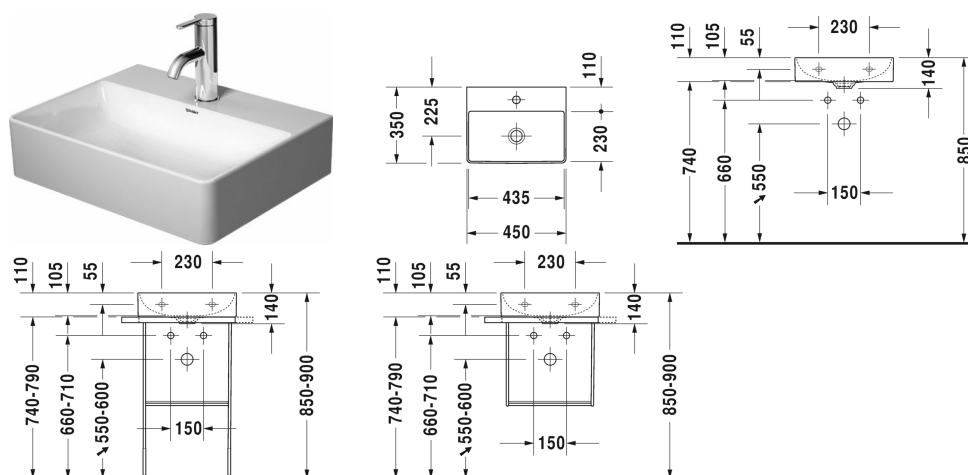

Handrinse basin, furniture handrinse basin # 0732450041 /
0732450070

| < 450 mm > |

Handrinse basin, furniture handrinse basin	Dimension	Weight	Order number
without overflow, with tap platform, ceramic covered continuous flow waste waste included, underneath glazed, 450 mm			
Colors			
00 White Alpin			
Variant			
p	450 x 350 mm	9.900 kg	0732450041
.	450 x 350 mm	9.900 kg	0732450070
Infobox			
Metal console: Towel rail can be mounted right or left , Made from DuraCeram, Colours for glass inserts consistent with paint surfaces for furniture page XXX			
Sanitary ceramics with the special WonderGliss surface finish will remain clean and attractive-looking for a long time to come. When ordering WonderGliss please add a "1" as eleventh digit to the model number.			
Accessory			
Design Siphon		1.500 kg	005036
Suitable products			
Metal console standing ** height adjustable +50 mm, fixings included, for Handrinse basin # 073245, Towel rail right/left, reversible, 516 x 333 mm	516 x 333 mm		003109