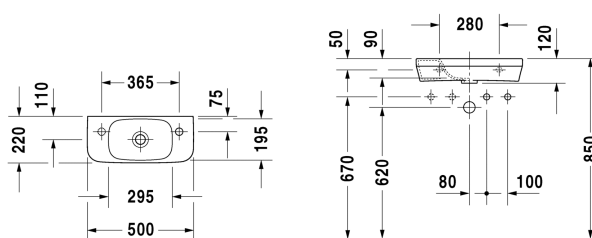

Handrinse basin # 0713500000 / 0713500008 / 0713500009

|< 500 mm >|

Handrinse basin	Dimension	Weight	Order number
without overflow, with tap platform, underneath glazed, 500 mm			
Colors			
00 White Alpin			
Variant			
• without tap hole	500 x 220 mm	7.500 kg	0713500000
p tap hole on right side	500 x 220 mm	7.500 kg	0713500008
p tap hole on left side	500 x 220 mm	7.500 kg	0713500009
Sanitary ceramics with the special WonderGliss surface finish will remain clean and attractive-looking for a long time to come. When ordering WonderGliss please add a "1" as eleventh digit to the model number.			
Accessory			
Continuous flow waste for washbasins without overflow	50 mm	0.300 kg	005024

All drawings contain the necessary measurements which are subject to standard tolerances. Exact measurements, in particular for customised installation scenarios, can only be taken from the finished ceramic piece.