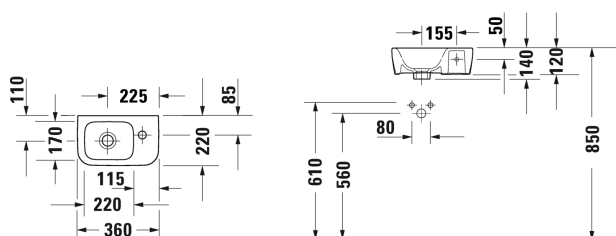

Handrinse basin # 0713360000

| < 360 mm > |

Handrinse basin	Dimension	Weight	Order number
without overflow, with tap platform, tap hole on right side, fixings included, underneath glazed, 360 mm			
Colors			
00 White Alpin			
Variant			
p	360 x 220 mm	6.700 kg	0713360000
Infobox			
Mandatory in combination with a bottle trap inclusive extended pipe			
Sanitary ceramics with the special WonderGliss surface finish will remain clean and attractive-looking for a long time to come. When ordering WonderGliss please add a "1" as eleventh digit to the model number.			
Accessory			
Continuous flow waste for washbasins without overflow	75 mm	0.400 kg	005038

All drawings contain the necessary measurements which are subject to standard tolerances. Exact measurements, in particular for customised installation scenarios, can only be taken from the finished ceramic piece.