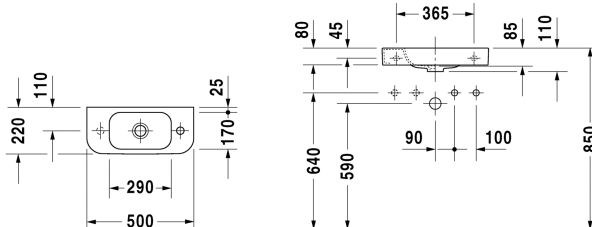

Handrinse basin # 0711500000 / 0711500008 / 0711500009

|< 500 mm >|

Handrinse basin	Dimension	Weight	Order number
without overflow, with tap platform, underneath glazed, 500 mm			
Colors			
00 White Alpin			
Variant			
• without tap hole	500 x 220 mm	7.200 kg	0711500000
p tap hole on right side	500 x 220 mm	7.200 kg	0711500008
p tap hole on left side	500 x 220 mm	7.200 kg	0711500009
Sanitary ceramics with the special WonderGliss surface finish will remain clean and attractive-looking for a long time to come. When ordering WonderGliss please add a "1" as eleventh digit to the model number.			

All drawings contain the necessary measurements which are subject to standard tolerances. Exact measurements, in particular for customised installation scenarios, can only be taken from the finished ceramic piece.