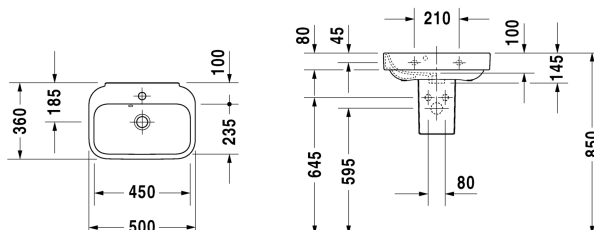

Handrinse basin # 0709500000

| < 500 mm > |

Handrinse basin	Dimension	Weight	Order number
with overflow, with tap platform, overflow clip chrome included, underneath glazed, 500 mm			
Colors			
00 White Alpin			
Variant			
p	500 x 360 mm	12.300 kg	0709500000
Sanitary ceramics with the special WonderGliss surface finish will remain clean and attractive-looking for a long time to come. When ordering WonderGliss please add a "1" as eleventh digit to the model number.			
Suitable products			
Semi pedestal for # 070950, 180 x 250 mm	180 x 250 mm		085832

All drawings contain the necessary measurements which are subject to standard tolerances. Exact measurements, in particular for customised installation scenarios, can only be taken from the finished ceramic piece.