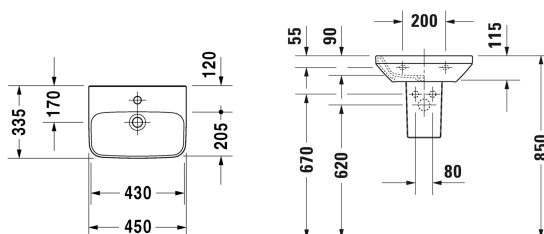

Handrinse basin # 0708450000

| < 450 mm >

Handrinse basin	Dimension	Weight	Order number
without overflow, with tap platform, underneath glazed, 450 mm			
Colors			
00 White Alpin			
Variant			
p	450 x 335 mm	9.500 kg	0708450000
Sanitary ceramics with the special WonderGliss surface finish will remain clean and attractive-looking for a long time to come. When ordering WonderGliss please add a "1" as eleventh digit to the model number.			
Accessory			
Continuous flow waste for washbasins without overflow	50 mm	0.300 kg	005024
Suitable products			
Semi pedestal for # 070845,			085831

All drawings contain the necessary measurements which are subject to standard tolerances. Exact measurements, in particular for customised installation scenarios, can only be taken from the finished ceramic piece.