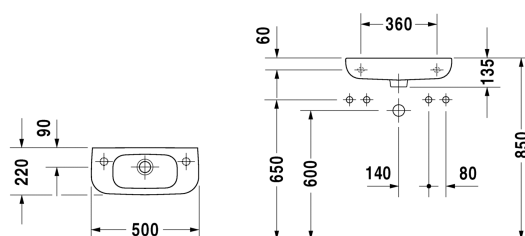

Handrinse basin # 07065000002 / 07065000082 /
07065000092

| < 500 mm > |

Handrinse basin	Dimension	Weight	Order number
with overflow, with tap platform, underneath glazed, 500 mm			
Colors			
00 White Alpin			
Variant			
• without tap hole	500 x 220 mm	7.000 kg	07065000002
p tap hole on right side	500 x 220 mm	7.000 kg	07065000082
p tap hole on left side	500 x 220 mm	7.000 kg	07065000092
Infobox			
Mandatory in combination with a bottle trap			

All drawings contain the necessary measurements which are subject to standard tolerances. Exact measurements, in particular for customised installation scenarios, can only be taken from the finished ceramic piece.