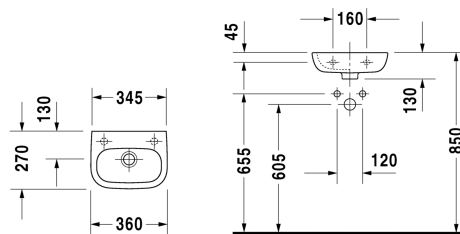

Handrinse basin # 07053600002 / 07053600082 /
07053600092

| < 360 mm > |

Handrinse basin	Dimension	Weight	Order number
with overflow, with tap platform, underneath glazed, 360 mm			
Colors			
00 White Alpin			
Variant			
• without tap hole	360 x 270 mm	5.500 kg	07053600002
p tap hole on right side	360 x 270 mm	5.500 kg	07053600082
p tap hole on left side	360 x 270 mm	5.500 kg	07053600092
Infobox			
Mandatory in combination with a bottle trap			

All drawings contain the necessary measurements which are subject to standard tolerances. Exact measurements, in particular for customised installation scenarios, can only be taken from the finished ceramic piece.