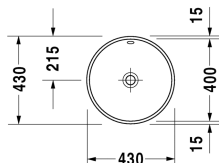

Vanity basin # 0468400000

| < Ø 400 mm > |

Vanity basin	Dimension	Weight	Order number
undercounter basin, with overflow, without tap platform, underneath glazed, fixings for installation in wooden consoles included, Ø 400 mm			
<b>Colors</b>			
00 White Alpin			
<b>Variant</b>			
•	Ø 400 mm	6.500 kg	0468400000
<b>Infobox</b>			
Measurements of undercounter models represent interior measurements			
Sanitary ceramics with the special WonderGliss surface finish will remain clean and attractive-looking for a long time to come. When ordering WonderGliss please add a "1" as eleventh digit to the model number.			
<b>Accessory</b>			
Fixing for stone countertops, (with the exception of # 046651)		0.200 kg	005028
Push-open waste for washbasins with overflow		0.400 kg	005052
<b>Suitable products</b>			
Console for undercounter basin f-bonded console with two cut-outs, Width min. see ordering information, Width max 2000 mm, price per section of 100 mm, basic price till 800 mm, for undercounter basin f-bonded, 550 mm	550 mm		F0091C
Console for undercounter basin f-bonded console with one cut-out, Width min. see ordering information, Width max 2000 mm, price per section of 100 mm, basic price till 800 mm, for undercounter basin f-bonded, 550 mm	550 mm		F0090C
Console + back panel for undercounter basin f-bonded console with one cut-out, Width min. 800 mm, Width max. 2000 mm, price per section of 100 mm, basic price till 800 mm, for back-to-wall, 565 mm	565 mm		DL050C