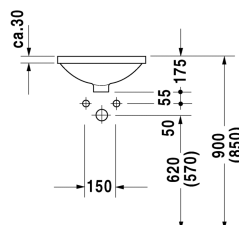

Vanity basin # 0468400000

| < Ø 400 mm > |

Vanity basin	Dimension	Weight	Order number
undercounter basin, with overflow, without tap platform, underneath glazed, fixings for installation in wooden consoles included, Ø 400 mm			
<b>Colors</b>			
00 White Alpin			
<b>Variant</b>			
•	Ø 400 mm	6.500 kg	0468400000
<b>Infobox</b>			
Measurements of undercounter models represent interior measurements			
Sanitary ceramics with the special WonderGliss surface finish will remain clean and attractive-looking for a long time to come. When ordering WonderGliss please add a "1" as eleventh digit to the model number.			
<b>Accessory</b>			
Fixing for stone countertops, (with the exception of # 046651)		0.200 kg	005028
Push-open waste for washbasins with overflow		0.400 kg	005052
<b>Suitable products</b>			
Console for undercounter basin f-bonded console with two cut-outs, Width min. see ordering information, Width max 2000 mm, price per section of 100 mm, basic price till 800 mm, for undercounter basin f-bonded, 550 mm	550 mm		F0091C
Console for undercounter basin f-bonded console with one cut-out, Width min. see ordering information, Width max 2000 mm, price per section of 100 mm, basic price till 800 mm, for undercounter basin f-bonded, 550 mm	550 mm		F0090C
Console + back panel for undercounter basin f-bonded console with one cut-out, Width min. 800 mm, Width max. 2000 mm, price per section of 100 mm, basic price till 800 mm, for back-to-wall, 565 mm	565 mm		DL050C