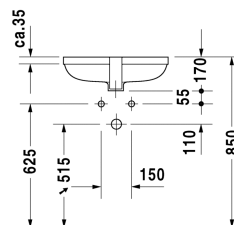

Vanity basin # 0457480000

| < 480 mm >

Vanity basin	Dimension	Weight	Order number
undercounter basin, with overflow, without tap platform, overflow clip chrome included, fixings for installation in wooden consoles included, 480 mm			
Colors			
00 White Alpin			
Variant			
•	480 x 345 mm	8.000 kg	0457480000
Infobox			
Measurements of undercounter models represent interior measurements			
Sanitary ceramics with the special WonderGliss surface finish will remain clean and attractive-looking for a long time to come. When ordering WonderGliss please add a "1" as eleventh digit to the model number.			
Accessory			
Push-open waste for washbasins with overflow		0.400 kg	005052
Design Siphon		1.500 kg	005036
Fixing for stone countertops, (with the exception of # 046651)		0.200 kg	005028

All drawings contain the necessary measurements which are subject to standard tolerances. Exact measurements, in particular for customised installation scenarios, can only be taken from the finished ceramic piece.