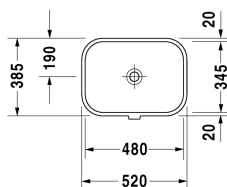

Vanity basin # 0457480000

| < 480 mm >

Vanity basin	Dimension	Weight	Order number
undercounter basin, with overflow, without tap platform, overflow clip chrome included, fixings for installation in wooden consoles included, 480 mm			
Colors			
00 White Alpin			
Variant			
•	480 x 345 mm	8.000 kg	0457480000
Infobox			
Measurements of undercounter models represent interior measurements			
Sanitary ceramics with the special WonderGliss surface finish will remain clean and attractive-looking for a long time to come. When ordering WonderGliss please add a "1" as eleventh digit to the model number.			
Accessory			
Push-open waste for washbasins with overflow		0.400 kg	005052
Design Siphon		1.500 kg	005036
Fixing for stone countertops, (with the exception of # 046651)		0.200 kg	005028

All drawings contain the necessary measurements which are subject to standard tolerances. Exact measurements, in particular for customised installation scenarios, can only be taken from the finished ceramic piece.