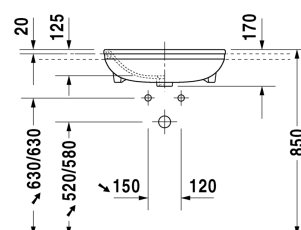

Semi-recessed washbasin # 0375550000

| < 550 mm >

Semi-recessed washbasin	Dimension	Weight	Order number
with overflow, with tap platform, fixings for installation in wooden consoles included, 550 mm			
Colors			
00 White Alpin			
Variant			
p	550 x 455 mm	14.500 kg	0375550000
Sanitary ceramics with the special WonderGliss surface finish will remain clean and attractive-looking for a long time to come. When ordering WonderGliss please add a "1" as eleventh digit to the model number.			
Suitable products			
Console including drawer for wash bowls 1 drawer beneath console, 1 cover beneath console, 3 console supports, 1 cut-out left side for washbowls or semi-recessed washbasin, 1200 x 360 mm	1200 x 360 mm		FO8377
Console including drawer for wash bowls 1 drawer beneath console, 1 cover beneath console, 3 console supports, 1 cut-out right side for washbowls or semi-recessed washbasin, 1200 x 360 mm	1200 x 360 mm		FO8378
Console including drawer for wash bowls 1 drawer beneath console, 1 cover beneath console, 3 console supports, 1 cut-out left side for washbowls or semi-recessed washbasin, 1300 x 360 mm	1300 x 360 mm		FO8380
Console including drawer for wash bowls 1 drawer beneath console, 1 cover beneath console, 3 console supports, 1 cut-out right side for washbowls or semi-recessed washbasin, 1300 x 360 mm	1300 x 360 mm		FO8381
Console including drawer for wash bowls 1 drawer beneath console, 1 cover beneath console, 3 console supports, 1 cut-out left side for washbowls or semi-recessed washbasin, 1400 x 360 mm	1400 x 360 mm		FO8383