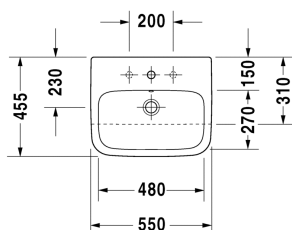

Semi-recessed washbasin # 0375550000

| < 550 mm >

Semi-recessed washbasin	Dimension	Weight	Order number
with overflow, with tap platform, fixings for installation in wooden consoles included, 550 mm			
Colors			
00 White Alpin			
Variant			
p	550 x 455 mm	14.500 kg	0375550000
Sanitary ceramics with the special WonderGliss surface finish will remain clean and attractive-looking for a long time to come. When ordering WonderGliss please add a "1" as eleventh digit to the model number.			
Suitable products			
Console including drawer for wash bowls 1 drawer beneath console, 1 cover beneath console, 3 console supports, 1 cut-out left side for washbowls or semi-recessed washbasin, 1200 x 360 mm	1200 x 360 mm		FO8377
Console including drawer for wash bowls 1 drawer beneath console, 1 cover beneath console, 3 console supports, 1 cut-out right side for washbowls or semi-recessed washbasin, 1200 x 360 mm	1200 x 360 mm		FO8378
Console including drawer for wash bowls 1 drawer beneath console, 1 cover beneath console, 3 console supports, 1 cut-out left side for washbowls or semi-recessed washbasin, 1300 x 360 mm	1300 x 360 mm		FO8380
Console including drawer for wash bowls 1 drawer beneath console, 1 cover beneath console, 3 console supports, 1 cut-out right side for washbowls or semi-recessed washbasin, 1300 x 360 mm	1300 x 360 mm		FO8381
Console including drawer for wash bowls 1 drawer beneath console, 1 cover beneath console, 3 console supports, 1 cut-out left side for washbowls or semi-recessed washbasin, 1400 x 360 mm	1400 x 360 mm		FO8383