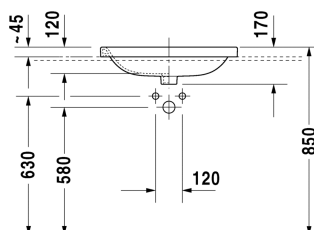

Vanity basin # 0374620000

| < 615 mm > |

Vanity basin	Dimension	Weight	Order number
countertop basin, with overflow, with tap platform, 615 mm			
Colors			
00 White Alpin			
Variant			
p	615 x 495 mm	12.500 kg	0374620000
Sanitary ceramics with the special WonderGliss surface finish will remain clean and attractive-looking for a long time to come. When ordering WonderGliss please add a "1" as eleventh digit to the model number.			
Suitable products			
Vanity unit wall-mounted 1 pull-out compartment, countertop including one cut-out, for 1 vanity basin central, 800 x 550 mm	800 x 550 mm		KT6794
Vanity unit wall-mounted 1 pull-out compartment, countertop including one cut-out, for 1 vanity basin central, 1000 x 550 mm	1000 x 550 mm		KT6795
Vanity unit wall-mounted 1 pull-out compartment, countertop including one cut-out, for 1 vanity basin central, 1200 x 550 mm	1200 x 550 mm		KT6796
Vanity unit wall-mounted 2 pull-out compartments, 1 countertop with one cut-out or two cut-outs, for 1 or 2 vanity basin(s), 1400 x 550 mm	1400 x 550 mm		KT6797 B/L/R
Vanity unit wall-mounted 2 drawers, upper drawer including cut-out for siphon and siphon cover, countertop including one cut-out, for 1 vanity basin central, 800 x 550 mm	800 x 550 mm		KT6754
Vanity unit wall-mounted 2 drawers, upper drawer including cut-out for siphon and siphon cover, countertop including one cut-out, for 1 vanity basin central, 1000 x 550 mm	1000 x 550 mm		KT6755
Vanity unit wall-mounted 2 drawers, upper drawer including cut-out for siphon and siphon cover, countertop including one cut-out, for 1 vanity basin central, 1200 x 550 mm	1200 x 550 mm		KT6756
Vanity unit wall-mounted 4 drawers, drawer beneath basin including cut-out for siphon and siphon cover, 1 countertop with one cut-out or two cut-outs, for 1 or 2 vanity basin(s), 1400 x 550 mm	1400 x 550 mm		KT6757 B/L/R