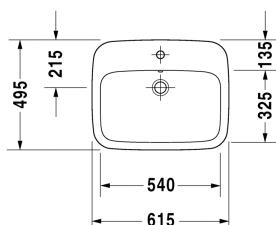

Vanity basin # 0374620000

| < 615 mm > |

Vanity basin	Dimension	Weight	Order number
countertop basin, with overflow, with tap platform, 615 mm			
Colors			
00 White Alpin			
Variant			
p	615 x 495 mm	12.500 kg	0374620000
Sanitary ceramics with the special WonderGliss surface finish will remain clean and attractive-looking for a long time to come. When ordering WonderGliss please add a "1" as eleventh digit to the model number.			
Suitable products			
Vanity unit wall-mounted 1 pull-out compartment, countertop including one cut-out, for 1 vanity basin central, 800 x 550 mm	800 x 550 mm		KT6794
Vanity unit wall-mounted 1 pull-out compartment, countertop including one cut-out, for 1 vanity basin central, 1000 x 550 mm	1000 x 550 mm		KT6795
Vanity unit wall-mounted 1 pull-out compartment, countertop including one cut-out, for 1 vanity basin central, 1200 x 550 mm	1200 x 550 mm		KT6796
Vanity unit wall-mounted 2 pull-out compartments, 1 countertop with one cut-out or two cut-outs, for 1 or 2 vanity basin(s), 1400 x 550 mm	1400 x 550 mm		KT6797 B/L/R
Vanity unit wall-mounted 2 drawers, upper drawer including cut-out for siphon and siphon cover, countertop including one cut-out, for 1 vanity basin central, 800 x 550 mm	800 x 550 mm		KT6754
Vanity unit wall-mounted 2 drawers, upper drawer including cut-out for siphon and siphon cover, countertop including one cut-out, for 1 vanity basin central, 1000 x 550 mm	1000 x 550 mm		KT6755
Vanity unit wall-mounted 2 drawers, upper drawer including cut-out for siphon and siphon cover, countertop including one cut-out, for 1 vanity basin central, 1200 x 550 mm	1200 x 550 mm		KT6756
Vanity unit wall-mounted 4 drawers, drawer beneath basin including cut-out for siphon and siphon cover, 1 countertop with one cut-out or two cut-outs, for 1 or 2 vanity basin(s), 1400 x 550 mm	1400 x 550 mm		KT6757 B/L/R