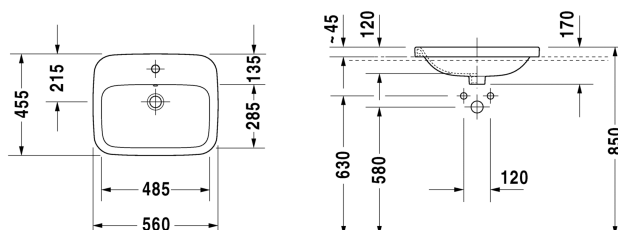

Vanity basin # 0374560000

| < 560 mm > |

Vanity basin	Dimension	Weight	Order number
countertop basin, with overflow, with tap platform, 560 mm			
Colors			
00 White Alpin			
Variant			
p	560 x 455 mm	10.500 kg	0374560000
Sanitary ceramics with the special WonderGliss surface finish will remain clean and attractive-looking for a long time to come. When ordering WonderGliss please add a "1" as eleventh digit to the model number.			
Suitable products			
Vanity unit wall-mounted 1 pull-out compartment, countertop including one cut-out, for 1 vanity basin central, 800 x 550 mm	800 x 550 mm		KT6794
Vanity unit wall-mounted 1 pull-out compartment, countertop including one cut-out, for 1 vanity basin central, 1000 x 550 mm	1000 x 550 mm		KT6795
Vanity unit wall-mounted 1 pull-out compartment, countertop including one cut-out, for 1 vanity basin central, 1200 x 550 mm	1200 x 550 mm		KT6796
Vanity unit wall-mounted 2 pull-out compartments, 1 countertop with one cut-out or two cut-outs, for 1 or 2 vanity basin(s), 1400 x 550 mm	1400 x 550 mm		KT6797 B/L/R
Vanity unit wall-mounted 2 drawers, upper drawer including cut-out for siphon and siphon cover, countertop including one cut-out, for 1 vanity basin central, 800 x 550 mm	800 x 550 mm		KT6754
Vanity unit wall-mounted 2 drawers, upper drawer including cut-out for siphon and siphon cover, countertop including one cut-out, for 1 vanity basin central, 1000 x 550 mm	1000 x 550 mm		KT6755
Vanity unit wall-mounted 2 drawers, upper drawer including cut-out for siphon and siphon cover, countertop including one cut-out, for 1 vanity basin central, 1200 x 550 mm	1200 x 550 mm		KT6756
Vanity unit wall-mounted 4 drawers, drawer beneath basin including cut-out for siphon and siphon cover, 1 countertop with one cut-out or two cut-outs, for 1 or 2 vanity basin(s), 1400 x 550 mm	1400 x 550 mm		KT6757 B/L/R