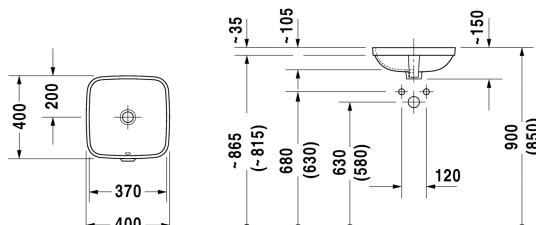

Vanity basin # 0373370000

| < 370 mm > |

Vanity basin	Dimension	Weight	Order number
undercounter basin, fixings for installation in wooden consoles included, with overflow, without tap platform, 370 mm			
Colors			
00 White Alpin			
Variant			
•	370 x 370 mm	6.200 kg	0373370000
Infobox			
Measurements of undercounter models represent interior measurements			
Sanitary ceramics with the special WonderGliss surface finish will remain clean and attractive-looking for a long time to come. When ordering WonderGliss please add a "1" as eleventh digit to the model number.			
Accessory			
Fixing for stone countertops, (with the exception of # 046651)		0.200 kg	005028
Suitable products			
Console for undercounter basin f-bonded console with two cut-outs, Width min. see ordering information, Width max 2000 mm, price per section of 100 mm, basic price till 800 mm, for undercounter basin f-bonded, 550 mm	550 mm		FO091C
Console for undercounter basin f-bonded console with one cut-out, Width min. see ordering information, Width max 2000 mm, price per section of 100 mm, basic price till 800 mm, for undercounter basin f-bonded, 550 mm	550 mm		FO090C
Console + back panel for undercounter basin f-bonded console with one cut-out, Width min. 800 mm, Width max. 2000 mm, price per section of 100 mm, basic price till 800 mm, for back-to-wall, 565 mm	565 mm		DL050C
Console + back panel for undercounter basin f-bonded console with two cut-outs, Width min. 800 mm, Width max. 2000 mm, price per section of 100 mm, basic price till 800 mm, for back-to-wall, 565 mm	565 mm		DL053C