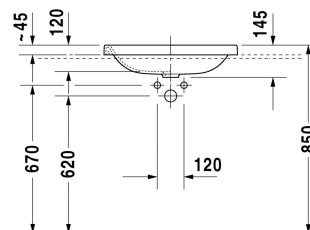

Vanity basin # 0372600000

| < 600 mm > |

Vanity basin	Dimension	Weight	Order number
countertop basin, without overflow, without tap platform, 600 mm			
Colors			
00 White Alpin			
Variant			
•	600 x 430 mm	9.500 kg	0372600000
Sanitary ceramics with the special WonderGliss surface finish will remain clean and attractive-looking for a long time to come. When ordering WonderGliss please add a "1" as eleventh digit to the model number.			
Accessory			
Continuous flow waste for washbasins without overflow	50 mm	0.300 kg	005024
Suitable products			
Vanity unit wall-mounted 1 pull-out compartment, countertop including one cut-out, for 1 vanity basin central, 800 x 550 mm	800 x 550 mm		KT6794
Vanity unit wall-mounted 1 pull-out compartment, countertop including one cut-out, for 1 vanity basin central, 1000 x 550 mm	1000 x 550 mm		KT6795
Vanity unit wall-mounted 1 pull-out compartment, countertop including one cut-out, for 1 vanity basin central, 1200 x 550 mm	1200 x 550 mm		KT6796
Vanity unit wall-mounted 2 pull-out compartments, 1 countertop with one cut-out or two cut-outs, for 1 or 2 vanity basin(s), 1400 x 550 mm	1400 x 550 mm		KT6797 B/L/R
Vanity unit wall-mounted 2 drawers, upper drawer including cut-out for siphon and siphon cover, countertop including one cut-out, for 1 vanity basin central, 800 x 550 mm	800 x 550 mm		KT6754
Vanity unit wall-mounted 2 drawers, upper drawer including cut-out for siphon and siphon cover, countertop including one cut-out, for 1 vanity basin central, 1000 x 550 mm	1000 x 550 mm		KT6755
Vanity unit wall-mounted 2 drawers, upper drawer including cut-out for siphon and siphon cover, countertop including one cut-out, for 1 vanity basin central, 1200 x 550 mm	1200 x 550 mm		KT6756