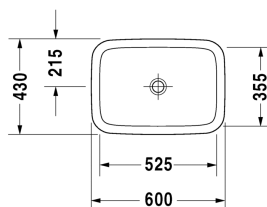

Vanity basin # 0372600000

| < 600 mm > |

Vanity basin	Dimension	Weight	Order number
countertop basin, without overflow, without tap platform, 600 mm			
Colors			
00 White Alpin			
Variant			
•	600 x 430 mm	9.500 kg	0372600000
Sanitary ceramics with the special WonderGliss surface finish will remain clean and attractive-looking for a long time to come. When ordering WonderGliss please add a "1" as eleventh digit to the model number.			
Accessory			
Continuous flow waste for washbasins without overflow	50 mm	0.300 kg	005024
Suitable products			
Vanity unit wall-mounted 1 pull-out compartment, countertop including one cut-out, for 1 vanity basin central, 800 x 550 mm	800 x 550 mm		KT6794
Vanity unit wall-mounted 1 pull-out compartment, countertop including one cut-out, for 1 vanity basin central, 1000 x 550 mm	1000 x 550 mm		KT6795
Vanity unit wall-mounted 1 pull-out compartment, countertop including one cut-out, for 1 vanity basin central, 1200 x 550 mm	1200 x 550 mm		KT6796
Vanity unit wall-mounted 2 pull-out compartments, 1 countertop with one cut-out or two cut-outs, for 1 or 2 vanity basin(s), 1400 x 550 mm	1400 x 550 mm		KT6797 B/L/R
Vanity unit wall-mounted 2 drawers, upper drawer including cut-out for siphon and siphon cover, countertop including one cut-out, for 1 vanity basin central, 800 x 550 mm	800 x 550 mm		KT6754
Vanity unit wall-mounted 2 drawers, upper drawer including cut-out for siphon and siphon cover, countertop including one cut-out, for 1 vanity basin central, 1000 x 550 mm	1000 x 550 mm		KT6755
Vanity unit wall-mounted 2 drawers, upper drawer including cut-out for siphon and siphon cover, countertop including one cut-out, for 1 vanity basin central, 1200 x 550 mm	1200 x 550 mm		KT6756