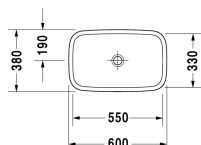

Wash bowl # 0349600000

| < 600 mm > |

Wash bowl	Dimension	Weight	Order number
ground, without overflow, without tap platform, fixings included, 600 mm			
<b>Colors</b>			
00 White Alpin			
<b>Variant</b>			
•	600 x 380 mm	12.000 kg	0349600000
Sanitary ceramics with the special WonderGliss surface finish will remain clean and attractive-looking for a long time to come. When ordering WonderGliss please add a "1" as eleventh digit to the model number.			
<b>Accessory</b>			
Continuous flow waste for washbasins without overflow	50 mm	0.300 kg	005024
Design Siphon		1.500 kg	005036
<b>Suitable products</b>			
Vanity unit wall-mounted 1 pull-out compartment, countertop including one cut-out, for 1 above counter basin central, 800 x 550 mm	800 x 550 mm		KT6694
Vanity unit wall-mounted 1 pull-out compartment, countertop including one cut-out, for 1 above counter basin central, 1000 x 550 mm	1000 x 550 mm		KT6695
Vanity unit wall-mounted 1 pull-out compartment, countertop including one cut-out, for 1 above counter basin central, 1200 x 550 mm	1200 x 550 mm		KT6696
Vanity unit wall-mounted 2 pull-out compartments, 1 countertop with one cut-out or two cut-outs, for 1 or 2 above counter basins, 1400 x 550 mm	1400 x 550 mm		KT6697 B/L/R
Vanity unit wall-mounted 2 drawers, upper drawer including cut-out for siphon and siphon cover, countertop including one cut-out, for 1 above counter basin central, 800 x 550 mm	800 x 550 mm		KT6654
Vanity unit wall-mounted 2 drawers, upper drawer including cut-out for siphon and siphon cover, countertop including one cut-out, for 1 above counter basin central, 1000 x 550 mm	1000 x 550 mm		KT6655