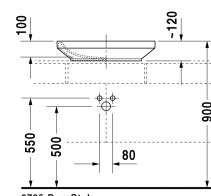

Wash bowl # 0349600000

| < 600 mm > |

Wash bowl	Dimension	Weight	Order number
ground, without overflow, without tap platform, fixings included, 600 mm			
<b>Colors</b>			
00 White Alpin			
<b>Variant</b>			
•	600 x 380 mm	12.000 kg	0349600000
Sanitary ceramics with the special WonderGliss surface finish will remain clean and attractive-looking for a long time to come. When ordering WonderGliss please add a "1" as eleventh digit to the model number.			
<b>Accessory</b>			
Continuous flow waste for washbasins without overflow	50 mm	0.300 kg	005024
Design Siphon		1.500 kg	005036
<b>Suitable products</b>			
Vanity unit wall-mounted 1 pull-out compartment, countertop including one cut-out, for 1 above counter basin central, 800 x 550 mm	800 x 550 mm		KT6694
Vanity unit wall-mounted 1 pull-out compartment, countertop including one cut-out, for 1 above counter basin central, 1000 x 550 mm	1000 x 550 mm		KT6695
Vanity unit wall-mounted 1 pull-out compartment, countertop including one cut-out, for 1 above counter basin central, 1200 x 550 mm	1200 x 550 mm		KT6696
Vanity unit wall-mounted 2 pull-out compartments, 1 countertop with one cut-out or two cut-outs, for 1 or 2 above counter basins, 1400 x 550 mm	1400 x 550 mm		KT6697 B/L/R
Vanity unit wall-mounted 2 drawers, upper drawer including cut-out for siphon and siphon cover, countertop including one cut-out, for 1 above counter basin central, 800 x 550 mm	800 x 550 mm		KT6654
Vanity unit wall-mounted 2 drawers, upper drawer including cut-out for siphon and siphon cover, countertop including one cut-out, for 1 above counter basin central, 1000 x 550 mm	1000 x 550 mm		KT6655