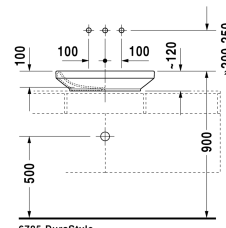

Wash bowl # 0349600000

| < 600 mm > |

Wash bowl	Dimension	Weight	Order number
ground, without overflow, without tap platform, fixings included, 600 mm			
<b>Colors</b>			
00 White Alpin			
<b>Variant</b>			
•	600 x 380 mm	12.000 kg	0349600000
Sanitary ceramics with the special WonderGliss surface finish will remain clean and attractive-looking for a long time to come. When ordering WonderGliss please add a "1" as eleventh digit to the model number.			
<b>Accessory</b>			
Continuous flow waste for washbasins without overflow	50 mm	0.300 kg	005024
Design Siphon		1.500 kg	005036
<b>Suitable products</b>			
Vanity unit wall-mounted 1 pull-out compartment, countertop including one cut-out, for 1 above counter basin central, 800 x 550 mm	800 x 550 mm		KT6694
Vanity unit wall-mounted 1 pull-out compartment, countertop including one cut-out, for 1 above counter basin central, 1000 x 550 mm	1000 x 550 mm		KT6695
Vanity unit wall-mounted 1 pull-out compartment, countertop including one cut-out, for 1 above counter basin central, 1200 x 550 mm	1200 x 550 mm		KT6696
Vanity unit wall-mounted 2 pull-out compartments, 1 countertop with one cut-out or two cut-outs, for 1 or 2 above counter basins, 1400 x 550 mm	1400 x 550 mm		KT6697 B/L/R
Vanity unit wall-mounted 2 drawers, upper drawer including cut-out for siphon and siphon cover, countertop including one cut-out, for 1 above counter basin central, 800 x 550 mm	800 x 550 mm		KT6654
Vanity unit wall-mounted 2 drawers, upper drawer including cut-out for siphon and siphon cover, countertop including one cut-out, for 1 above counter basin central, 1000 x 550 mm	1000 x 550 mm		KT6655