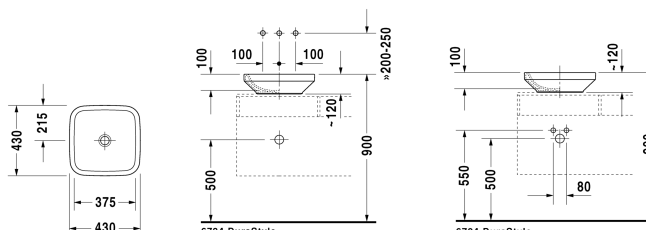

Wash bowl # 0349430000

< 430 mm >

Wash bowl	Dimension	Weight	Order number
ground, without overflow, without tap platform, fixings included, 430 mm			
Colors			
00 White Alpin			
Variant			
•	430 x 430 mm	10.300 kg	0349430000
Sanitary ceramics with the special WonderGliss surface finish will remain clean and attractive-looking for a long time to come. When ordering WonderGliss please add a "1" as eleventh digit to the model number.			
Accessory			
Continuous flow waste for washbasins without overflow	50 mm	0.300 kg	005024
Design Siphon		1.500 kg	005036
Suitable products			
Vanity unit wall-mounted 1 pull-out compartment, countertop including one cut-out, for 1 above counter basin central, 800 x 550 mm	800 x 550 mm		KT6694
Vanity unit wall-mounted 1 pull-out compartment, countertop including one cut-out, for 1 above counter basin central, 1000 x 550 mm	1000 x 550 mm		KT6695
Vanity unit wall-mounted 1 pull-out compartment, countertop including one cut-out, for 1 above counter basin central, 1200 x 550 mm	1200 x 550 mm		KT6696
Vanity unit wall-mounted 2 pull-out compartments, 1 countertop with one cut-out or two cut-outs, for 1 or 2 above counter basins, 1400 x 550 mm	1400 x 550 mm		KT6697 B/L/R
Vanity unit wall-mounted 2 drawers, upper drawer including cut-out for siphon and siphon cover, countertop including one cut-out, for 1 above counter basin central, 800 x 550 mm	800 x 550 mm		KT6654
Vanity unit wall-mounted 2 drawers, upper drawer including cut-out for siphon and siphon cover, countertop including one cut-out, for 1 above counter basin central, 1000 x 550 mm	1000 x 550 mm		KT6655