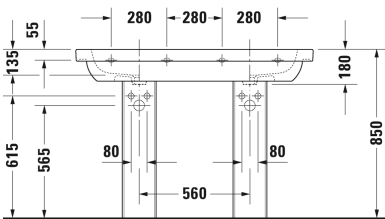

Double washbasin, double furniture washbasin # 03481200002  
/ 03481200302 / 03481200602

< 1200 mm >

Double washbasin, double furniture washbasin	Dimension	Weight	Order number
with overflow, with tap platform, underneath glazed, 1200 mm			
<b>Colors</b>			
00 White Alpin			
<b>Variant</b>			
p	1200 x 490 mm	36.100 kg	03481200002
p p p	1200 x 490 mm	36.100 kg	03481200302
.	1200 x 490 mm	36.100 kg	03481200602
<b>Infobox</b>			
For fixing the ceramics from the 1200 mm size, 2 sets of washbasin fixings are required			
<b>Accessory</b>			
Towel rail square tube 14 mm	1150 mm	0.800 kg	003033
Space saving waste	1 1/4" mm	0.400 kg	005076
<b>Suitable products</b>			
Semi pedestal for # 231065, 231060, 231055, 034265, 034285, 034210, 034812,			085718
Pedestal for # 231065, 231060, 231055, 034265, 034285, 034210, 034812,			086327
Vanity unit wall-mounted 2 drawers, upper drawer including cut-out for siphon and siphon cover, for D-Code # 034812, 1150 1150 x 460 mm x 460 mm			DL6337