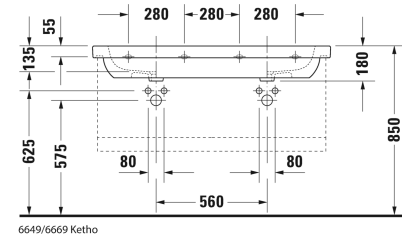

Double washbasin, double furniture washbasin # 03481200002  
/ 03481200302 / 03481200602

< 1200 mm >

Double washbasin, double furniture washbasin	Dimension	Weight	Order number
with overflow, with tap platform, underneath glazed, 1200 mm			
<b>Colors</b>			
00 White Alpin			
<b>Variant</b>			
p	1200 x 490 mm	36.100 kg	03481200002
p p p	1200 x 490 mm	36.100 kg	03481200302
.	1200 x 490 mm	36.100 kg	03481200602
<b>Infobox</b>			
For fixing the ceramics from the 1200 mm size, 2 sets of washbasin fixings are required			
<b>Accessory</b>			
Towel rail square tube 14 mm	1150 mm	0.800 kg	003033
Space saving waste	1 1/4" mm	0.400 kg	005076
<b>Suitable products</b>			
Semi pedestal for # 231065, 231060, 231055, 034265, 034285, 034210, 034812,			085718
Pedestal for # 231065, 231060, 231055, 034265, 034285, 034210, 034812,			086327
Vanity unit wall-mounted 2 drawers, upper drawer including cut-out for siphon and siphon cover, for D-Code # 034812, 1150 1150 x 460 mm x 460 mm			DL6337