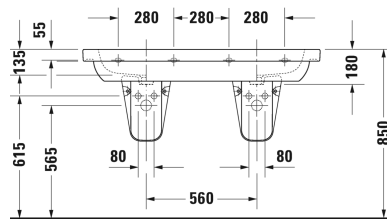

Double washbasin, double furniture washbasin # 03481200002  
/ 03481200302 / 03481200602

< 1200 mm >

Double washbasin, double furniture washbasin	Dimension	Weight	Order number
with overflow, with tap platform, underneath glazed, 1200 mm			
<b>Colors</b>			
00 White Alpin			
<b>Variant</b>			
p	1200 x 490 mm	36.100 kg	03481200002
p p p	1200 x 490 mm	36.100 kg	03481200302
.	1200 x 490 mm	36.100 kg	03481200602
<b>Infobox</b>			
For fixing the ceramics from the 1200 mm size, 2 sets of washbasin fixings are required			
<b>Accessory</b>			
Towel rail square tube 14 mm	1150 mm	0.800 kg	003033
Space saving waste	1 1/4" mm	0.400 kg	005076
<b>Suitable products</b>			
Semi pedestal for # 231065, 231060, 231055, 034265, 034285, 034210, 034812,			085718
Pedestal for # 231065, 231060, 231055, 034265, 034285, 034210, 034812,			086327
Vanity unit wall-mounted 2 drawers, upper drawer including cut-out for siphon and siphon cover, for D-Code # 034812, 1150 1150 x 460 mm x 460 mm			DL6337