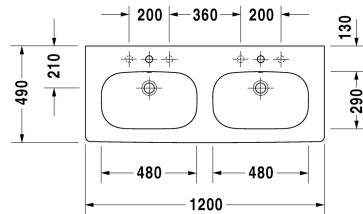

Double washbasin, double furniture washbasin # 03481200002  
/ 03481200302 / 03481200602

< 1200 mm >

Double washbasin, double furniture washbasin	Dimension	Weight	Order number
with overflow, with tap platform, underneath glazed, 1200 mm			
<b>Colors</b>			
00 White Alpin			
<b>Variant</b>			
p	1200 x 490 mm	36.100 kg	03481200002
p p p	1200 x 490 mm	36.100 kg	03481200302
.	1200 x 490 mm	36.100 kg	03481200602
<b>Infobox</b>			
For fixing the ceramics from the 1200 mm size, 2 sets of washbasin fixings are required			
<b>Accessory</b>			
Towel rail square tube 14 mm	1150 mm	0.800 kg	003033
Space saving waste	1 1/4" mm	0.400 kg	005076
<b>Suitable products</b>			
Semi pedestal for # 231065, 231060, 231055, 034265, 034285, 034210, 034812,			085718
Pedestal for # 231065, 231060, 231055, 034265, 034285, 034210, 034812,			086327
Vanity unit wall-mounted 2 drawers, upper drawer including cut-out for siphon and siphon cover, for D-Code # 034812, 1150 1150 x 460 mm x 460 mm			DL6337