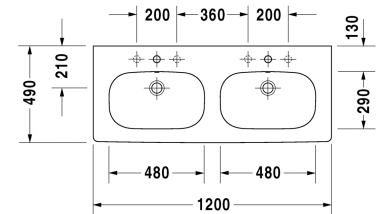

Double washbasin, double furniture washbasin # 03481200002  
/ 03481200302 / 03481200602

< 1200 mm >

Double washbasin, double furniture washbasin	Dimension	Weight	Order number
with overflow, with tap platform, underneath glazed, 1200 mm			
<b>Colors</b>			
00 White Alpin			
<b>Variant</b>			
p	1200 x 490 mm	36.100 kg	03481200002
p p p	1200 x 490 mm	36.100 kg	03481200302
.	1200 x 490 mm	36.100 kg	03481200602
<b>Infobox</b>			
For fixing the ceramics from the 1200 mm size, 2 sets of washbasin fixings are required			
<b>Accessory</b>			
Towel rail square tube 14 mm	1150 mm	0.800 kg	003033
Space saving waste	1 1/4" mm	0.400 kg	005076
<b>Suitable products</b>			
Semi pedestal for # 231065, 231060, 231055, 034265, 034285, 034210, 034812,			085718
Pedestal for # 231065, 231060, 231055, 034265, 034285, 034210, 034812,			086327
Vanity unit wall-mounted 2 drawers, upper drawer including cut-out for siphon and siphon cover, for D-Code # 034812, 1150 1150 x 460 mm x 460 mm			DL6337