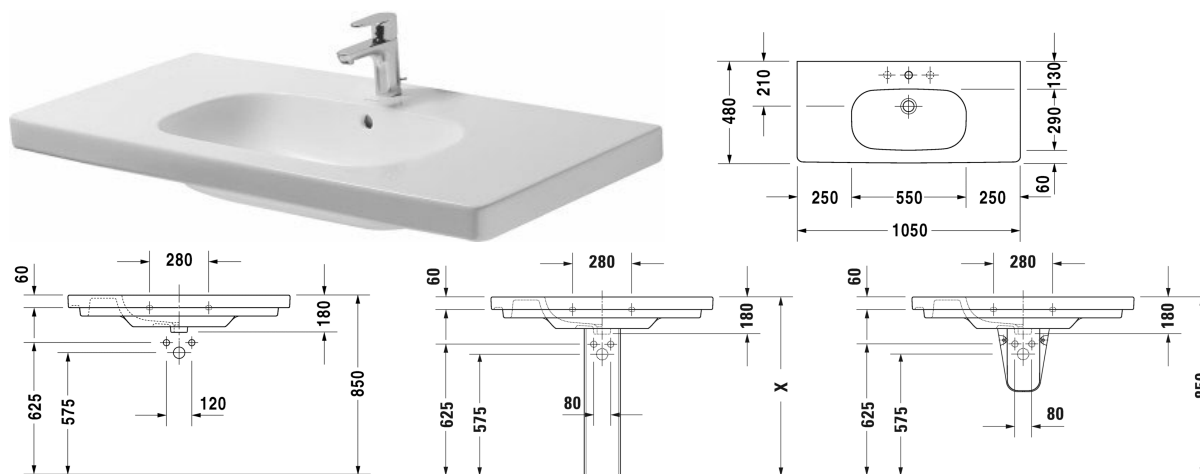

Washbasin, furniture washbasin # 03421000002 /
03421000302 / 03421000602

| < 1050 mm > |

Washbasin, furniture washbasin	Dimension	Weight	Order number
with overflow, with tap platform, underneath glazed, 1050 mm			
Colors			
00 White Alpin			
Variant			
p	1050 x 480 mm	30.500 kg	03421000002
p p p	1050 x 480 mm	30.500 kg	03421000302
•	1050 x 480 mm	30.500 kg	03421000602
Accessory			
Towel rail square tube 14 mm	1009 mm	0.600 kg	003035
Space saving waste	1 1/4" mm	0.400 kg	005076
Suitable products			
Semi pedestal for # 231065, 231060, 231055, 034265, 034285, 034210, 034812,			085718
Pedestal for # 231065, 231060, 231055, 034265, 034285, 034210, 034812,			086327
Vanity unit wall-mounted 1 pull-out compartment, for D-Code # 034210, 1000 x 455 mm	1000 x 455 mm		KT6668
Vanity unit wall-mounted 2 drawers, upper drawer including cut-out for siphon and siphon cover, for D-Code # 034210, 1000 x 455 mm	1000 x 455 mm		KT6648
Vanity unit wall-mounted 2 drawers, upper drawer including cut-out for siphon and siphon cover, for D-Code # 034210, 1000 x 460 mm	1000 x 460 mm		DL6336