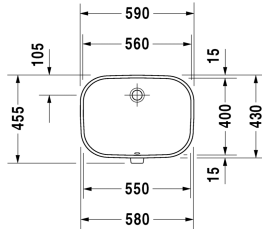

Vanity basin # 0338560000

| < 560 mm > |

Vanity basin	Dimension	Weight	Order number
undercounter basin, with overflow, without tap platform, fixings for installation in wooden consoles included, 560 mm			
<b>Colors</b>			
00 White Alpin			
<b>Variant</b>			
•	560 x 400 mm	9.400 kg	0338560000
<b>Infobox</b>			
Measurements of undercounter models represent interior measurements			
<b>Accessory</b>			
Fixing for stone countertops, (with the exception of # 046651)		0.200 kg	005028

*All drawings contain the necessary measurements which are subject to standard tolerances. Exact measurements, in particular for customised installation scenarios, can only be taken from the finished ceramic piece.*