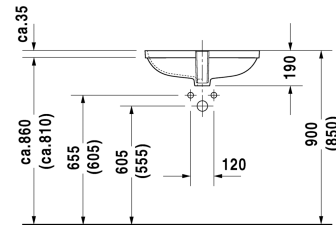

Vanity basin # 0338560000

| < 560 mm > |

Vanity basin	Dimension	Weight	Order number
undercounter basin, with overflow, without tap platform, fixings for installation in wooden consoles included, 560 mm			
<b>Colors</b>			
00 White Alpin			
<b>Variant</b>			
•	560 x 400 mm	9.400 kg	0338560000
<b>Infobox</b>			
Measurements of undercounter models represent interior measurements			
<b>Accessory</b>			
Fixing for stone countertops, (with the exception of # 046651)		0.200 kg	005028

*All drawings contain the necessary measurements which are subject to standard tolerances. Exact measurements, in particular for customised installation scenarios, can only be taken from the finished ceramic piece.*