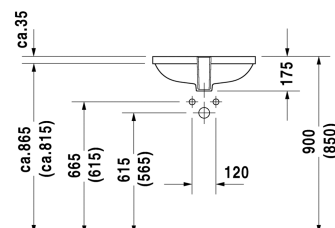

Vanity basin # 0338490000

| < 495 mm > |

Vanity basin	Dimension	Weight	Order number
undercounter basin, with overflow, without tap platform, fixings for installation in wooden consoles included, 495 mm			
Colors			
00 White Alpin			
Variant			
•	495 x 290 mm	10.000 kg	0338490000
Infobox			
Measurements of undercounter models represent interior measurements			
Accessory			
Fixing for stone countertops, (with the exception of # 046651)		0.200 kg	005028

All drawings contain the necessary measurements which are subject to standard tolerances. Exact measurements, in particular for customised installation scenarios, can only be taken from the finished ceramic piece.