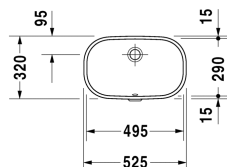

Vanity basin # 0338490000

| < 495 mm > |

Vanity basin	Dimension	Weight	Order number
undercounter basin, with overflow, without tap platform, fixings for installation in wooden consoles included, 495 mm			
Colors			
00 White Alpin			
Variant			
•	495 x 290 mm	10.000 kg	0338490000
Infobox			
Measurements of undercounter models represent interior measurements			
Accessory			
Fixing for stone countertops, (with the exception of # 046651)		0.200 kg	005028

All drawings contain the necessary measurements which are subject to standard tolerances. Exact measurements, in particular for customised installation scenarios, can only be taken from the finished ceramic piece.