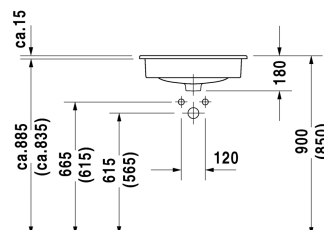

Vanity basin # 0337540000 / 0337540030

| < 545 mm > |

Vanity basin	Dimension	Weight	Order number
countertop basin, with overflow, with tap platform, 545 mm			
Colors			
00 White Alpin			
Variant			
p	545 x 435 mm	11.400 kg	0337540000
p p p	545 x 435 mm	11.400 kg	0337540030
Suitable products			
Vanity unit wall-mounted 1 pull-out compartment, countertop including one cut-out, for 1 vanity basin central, 800 x 550 mm	800 x 550 mm		KT6794
Vanity unit wall-mounted 1 pull-out compartment, countertop including one cut-out, for 1 vanity basin central, 1000 x 550 mm	1000 x 550 mm		KT6795
Vanity unit wall-mounted 1 pull-out compartment, countertop including one cut-out, for 1 vanity basin central, 1200 x 550 mm	1200 x 550 mm		KT6796
Vanity unit wall-mounted 2 pull-out compartments, 1 countertop with one cut-out or two cut-outs, for 1 or 2 vanity basin(s), 1400 x 550 mm	1400 x 550 mm		KT6797 B/L/R
Vanity unit wall-mounted 2 drawers, upper drawer including cut-out for siphon and siphon cover, countertop including one cut-out, for 1 vanity basin central, 800 x 550 mm	800 x 550 mm		KT6754
Vanity unit wall-mounted 2 drawers, upper drawer including cut-out for siphon and siphon cover, countertop including one cut-out, for 1 vanity basin central, 1000 x 550 mm	1000 x 550 mm		KT6755
Vanity unit wall-mounted 2 drawers, upper drawer including cut-out for siphon and siphon cover, countertop including one cut-out, for 1 vanity basin central, 1200 x 550 mm	1200 x 550 mm		KT6756
Vanity unit wall-mounted 4 drawers, drawer beneath basin including cut-out for siphon and siphon cover, 1 countertop with one cut-out or two cut-outs, for 1 or 2 vanity basin(s), 1400 x 550 mm	1400 x 550 mm		KT6757 B/L/R
Console including drawer for vanity basin countertop including one cut-out, 1 drawer beneath console, 1 cover beneath console, 3 console supports, 1500 x 565 mm	1500 x 565 mm		DL6891 L/R