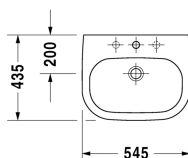

Vanity basin # 0337540000 / 0337540030

| < 545 mm > |

Vanity basin	Dimension	Weight	Order number
countertop basin, with overflow, with tap platform, 545 mm			
Colors			
00 White Alpin			
Variant			
p	545 x 435 mm	11.400 kg	0337540000
p p p	545 x 435 mm	11.400 kg	0337540030
Suitable products			
Vanity unit wall-mounted 1 pull-out compartment, countertop including one cut-out, for 1 vanity basin central, 800 x 550 mm	800 x 550 mm		KT6794
Vanity unit wall-mounted 1 pull-out compartment, countertop including one cut-out, for 1 vanity basin central, 1000 x 550 mm	1000 x 550 mm		KT6795
Vanity unit wall-mounted 1 pull-out compartment, countertop including one cut-out, for 1 vanity basin central, 1200 x 550 mm	1200 x 550 mm		KT6796
Vanity unit wall-mounted 2 pull-out compartments, 1 countertop with one cut-out or two cut-outs, for 1 or 2 vanity basin(s), 1400 x 550 mm	1400 x 550 mm		KT6797 B/L/R
Vanity unit wall-mounted 2 drawers, upper drawer including cut-out for siphon and siphon cover, countertop including one cut-out, for 1 vanity basin central, 800 x 550 mm	800 x 550 mm		KT6754
Vanity unit wall-mounted 2 drawers, upper drawer including cut-out for siphon and siphon cover, countertop including one cut-out, for 1 vanity basin central, 1000 x 550 mm	1000 x 550 mm		KT6755
Vanity unit wall-mounted 2 drawers, upper drawer including cut-out for siphon and siphon cover, countertop including one cut-out, for 1 vanity basin central, 1200 x 550 mm	1200 x 550 mm		KT6756
Vanity unit wall-mounted 4 drawers, drawer beneath basin including cut-out for siphon and siphon cover, 1 countertop with one cut-out or two cut-outs, for 1 or 2 vanity basin(s), 1400 x 550 mm	1400 x 550 mm		KT6757 B/L/R
Console including drawer for vanity basin countertop including one cut-out, 1 drawer beneath console, 1 cover beneath console, 3 console supports, 1500 x 565 mm	1500 x 565 mm		DL6891 L/R