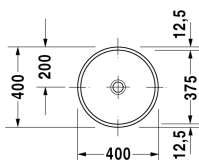

Vanity basin # 0319370000

| < Ø 375 mm > |

Vanity basin	Dimension	Weight	Order number
undercounter basin, without overflow, without tap platform, underneath glazed, fixings for installation in wooden consoles included, Ø 375 mm			
Colors			
00 White Alpin			
Variant			
•	Ø 375 mm	5.500 kg	0319370000
Infobox			
Measurements of undercounter models represent interior measurements			
Sanitary ceramics with the special WonderGliss surface finish will remain clean and attractive-looking for a long time to come. When ordering WonderGliss please add a "1" as eleventh digit to the model number.			
Accessory			
Fixing for stone countertops, (with the exception of # 046651)		0.200 kg	005028
Continuous flow waste for washbasins without overflow	75 mm	0.400 kg	005038

All drawings contain the necessary measurements which are subject to standard tolerances. Exact measurements, in particular for customised installation scenarios, can only be taken from the finished ceramic piece.