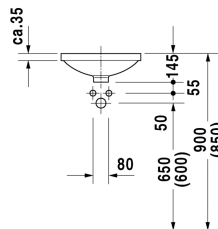

Vanity basin # 0319370000

| < Ø 375 mm > |

Vanity basin	Dimension	Weight	Order number
undercounter basin, without overflow, without tap platform, underneath glazed, fixings for installation in wooden consoles included, Ø 375 mm			
Colors			
00 White Alpin			
Variant			
•	Ø 375 mm	5.500 kg	0319370000
Infobox			
Measurements of undercounter models represent interior measurements			
Sanitary ceramics with the special WonderGliss surface finish will remain clean and attractive-looking for a long time to come. When ordering WonderGliss please add a "1" as eleventh digit to the model number.			
Accessory			
Fixing for stone countertops, (with the exception of # 046651)		0.200 kg	005028
Continuous flow waste for washbasins without overflow	75 mm	0.400 kg	005038

All drawings contain the necessary measurements which are subject to standard tolerances. Exact measurements, in particular for customised installation scenarios, can only be taken from the finished ceramic piece.