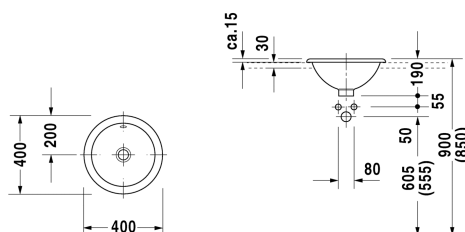

Vanity basin # 0318400000

| < Ø 400 mm > |

Vanity basin	Dimension	Weight	Order number
countertop basin, with overflow, without tap platform, underneath glazed, Ø 400 mm			
<b>Colors</b>			
00 White Alpin			
<b>Variant</b>			
•	Ø 400 mm	5.200 kg	0318400000
Sanitary ceramics with the special WonderGliss surface finish will remain clean and attractive-looking for a long time to come. When ordering WonderGliss please add a "1" as eleventh digit to the model number.			
<b>Accessory</b>			
Push-open waste for washbasins with overflow		0.400 kg	005052
<b>Suitable products</b>			
Vanity unit wall-mounted 1 pull-out compartment, countertop including one cut-out, for 1 vanity basin central, 800 x 550 mm	800 x 550 mm		KT6794
Vanity unit wall-mounted 1 pull-out compartment, countertop including one cut-out, for 1 vanity basin central, 1000 x 550 mm	1000 x 550 mm		KT6795
Vanity unit wall-mounted 1 pull-out compartment, countertop including one cut-out, for 1 vanity basin central, 1200 x 550 mm	1200 x 550 mm		KT6796
Vanity unit wall-mounted 2 pull-out compartments, 1 countertop with one cut-out or two cut-outs, for 1 or 2 vanity basin(s), 1400 x 550 mm	1400 x 550 mm		KT6797 B/L/R
Console including drawer for vanity basin countertop including one cut-out, 1 drawer beneath console, 1 cover beneath console, 3 console supports, 1500 x 565 mm	1500 x 565 mm		DL6891 L/R
Console including drawer for vanity basin counter top including one cut-out, 1 drawer beneath console, 1 cover beneath console, 3 console supports, 1800 x 565 mm	1800 x 565 mm		DL6892 L/R
Vanity unit for console 1 pull-out compartment, compartment consists of glass dividers and 2 boxes (small/large), 600 x 548 mm	600 x 548 mm		XL6719