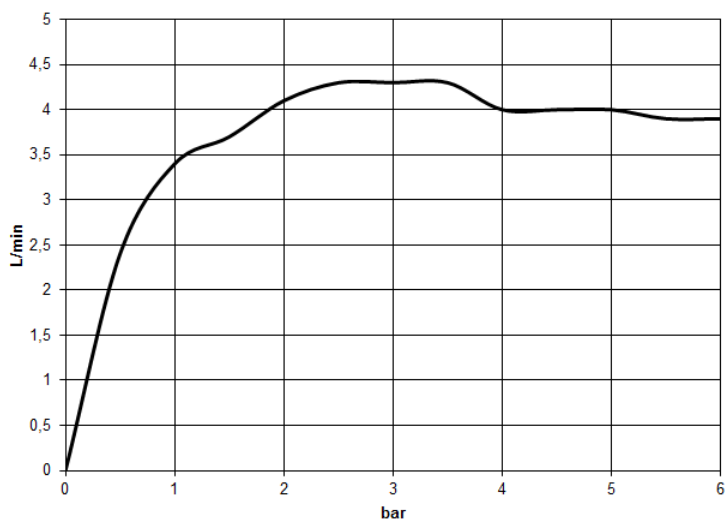

Article number: 36 860 811-00

Dimensional drawing

mm [inches]

All details in mm / inch = mm x 0.0394

Flow rate chart

Luxury Bathroom Solutions

Washbasin - CYO

Wall-mounted single-lever basin mixer without pop-up waste - polished chrome