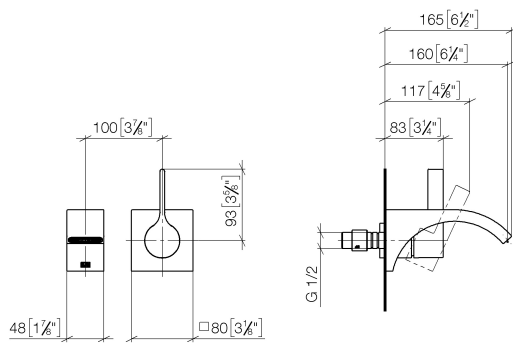

Washbasin - CYO

Wall-mounted single-lever basin mixer without pop-up waste - polished chrome

Article number: 36 860 811-00

- 160 mm projection
- fixed spout
- rectangular, air-enriched flow
- hole diameter spout 37 mm
- hole diameter single-lever mixer 57 mm
- rosette for mixer 80 x 80mm
- max. flow 4.5 l/min
- lead-free
- Fittings group as per DIN 4109: 1

Article number: 36 860 811-00

Dimensional drawing

mm [inches]

All details in mm / inch = mm x 0.0394

Flow rate chart

Luxury Bathroom Solutions

Washbasin - CYO

Wall-mounted single-lever basin mixer without pop-up waste - polished chrome