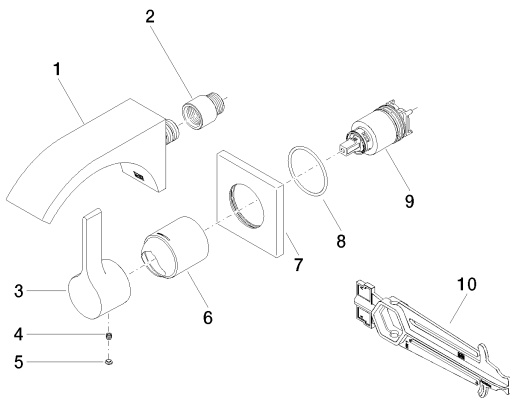

Article number: 36 860 811-00

Dimensional drawing

mm [inches]

All details in mm / inch = mm x 0.0394

Flow rate chart

Luxury Bathroom Solutions

Washbasin - CYO

Wall-mounted single-lever basin mixer without pop-up waste - polished chrome

Luxury Bathroom Solutions

Washbasin - CYO

Wall-mounted single-lever basin mixer without pop-up waste - polished chrome

Article number: 36 860 811-00

Spare parts list

No.	Item Number	Name	Quantity used
1	13 800 811-00	Wall-mounted basin spout without pop-up waste - polished chrome	1
2	09 24 03 072 10 90	nipple	1
3	09 20 80 021-00	handle	1
4	09 31 11 030 90	pin	1
5	90 31 20 087 00-00	plug	1
6	09 11 02 288-00	cover	1
7	09 27 78 039-00	rosette	1
8	09 14 10 049 90	seal	1
9	90 15 05 064 01 90	cartridge	1
10	09 30 09 064 90	key	1