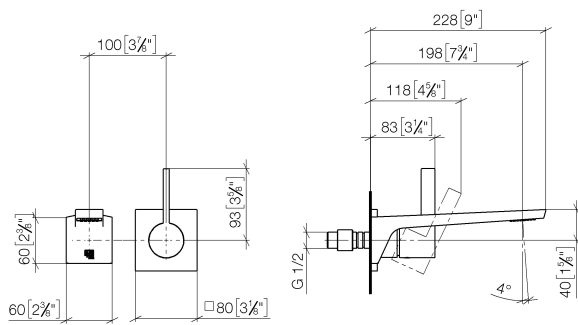

Washbasin - CL.1

Wall-mounted single-lever basin mixer without pop-up waste - polished chrome

Article number: 36 860 705-00

- 198 mm projection
- fixed spout
- rectangular spray pattern with 40 individual jets
- hole diameter spout 37 mm
- hole diameter single-lever mixer 57 mm
- rosette 80 x 80 mm
- max. flow 4.5 l/min
- lead-free
- Fittings group as per DIN 4109: 1

Article number: 36 860 705-00

Dimensional drawing

mm [inches]

All details in mm / inch = mm x 0.0394

Flow rate chart

Luxury Bathroom Solutions

Washbasin - CL.1

Wall-mounted single-lever basin mixer without pop-up waste - polished chrome

35 860 970 90
Concealed wall-mounted
single-lever mixer -

Luxury Bathroom Solutions

Washbasin - CL.1

Wall-mounted single-lever basin mixer without pop-up waste - polished chrome

Article number: 36 860 705-00