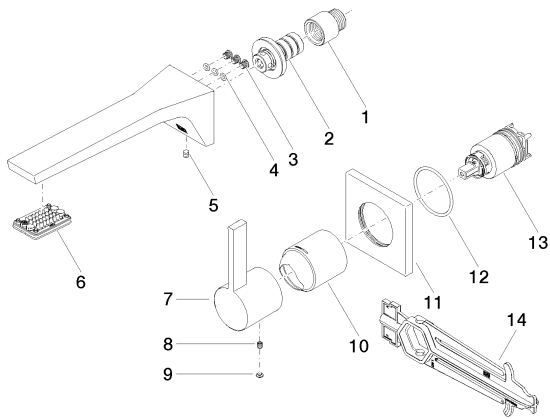

Article number: 36 860 705-00

Dimensional drawing

mm [inches]

All details in mm / inch = mm x 0.0394

Flow rate chart

Luxury Bathroom Solutions

Washbasin - CL.1

Wall-mounted single-lever basin mixer without pop-up waste - polished chrome

35 860 970 90
Concealed wall-mounted
single-lever mixer -

Luxury Bathroom Solutions

Washbasin - CL.1

Wall-mounted single-lever basin mixer without pop-up waste - polished chrome

Article number: 36 860 705-00

Spare parts list

No.	Item Number	Name	Quantity used
1	13 800 705-00	Wall-mounted basin spout without pop-up waste - polished chrome	1
2	09 20 70 050-00	handle	1
3	09 31 11 030 90	pin	1
4	90 31 20 087 00-00	plug	1
5	09 11 02 288-00	cover	1
6	09 27 78 039-00	rosette	1
7	09 14 10 049 90	seal	1
8	90 15 05 064 01 90	cartridge	1
9	09 30 09 064 90	key	1