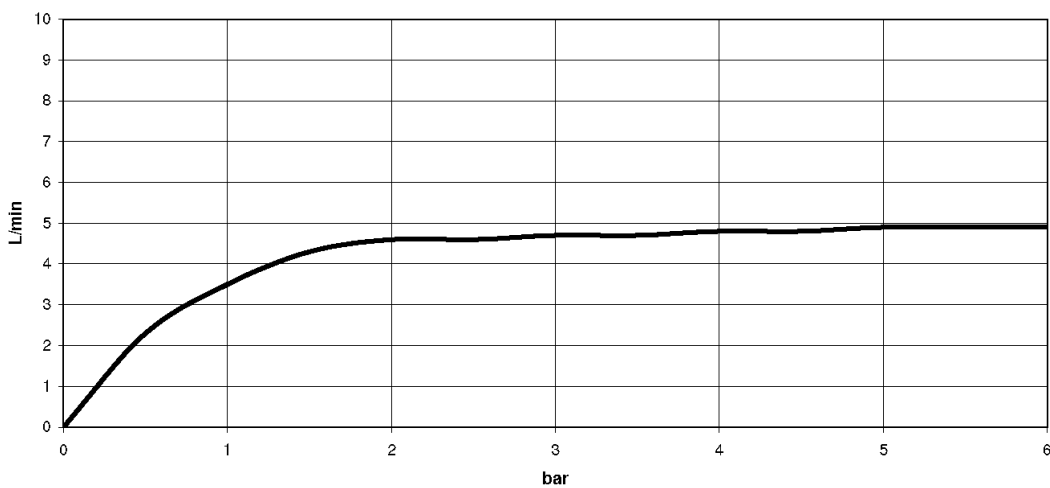

Article number: 36 860 705-00

Dimensional drawing

mm [inches]

All details in mm / inch = mm x 0.0394

Flow rate chart

Luxury Bathroom Solutions

Washbasin - CL.1

Wall-mounted single-lever basin mixer without pop-up waste - polished chrome